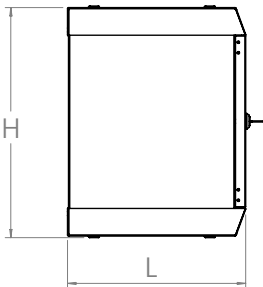

19" CABINETS

CamRack-SX

7U Wall mounted cabinets, designed for SOHO (Small Office, Home Office) installations
Assembled in 3 minutes!

- Delivered flat packed for ease of access to all installations. Also reduces associated logistic costs and offers greater protection during transit.
- Fast and efficient assembly without tools.
- 2x mounting profiles. Variable depth, in 20mm increments. Numbered "U's" optional.
- Fast fixings 1/4 turn locks.
- Front door. Tempered, smoked safety glass.
- No rear panel or door.
- Cable entry options for the top panels.
- Cantilever tray supplied.
- Template for wall mounting included.
- Distributed recommended load capacity: 40 Kg
- Finishes: RAL 7016, Dark grey, anthracite (See below for corner options)

RED	BLUE	ORANGE	WHITE	BLACK	U	WIDTH	DEPTH	HEIGHT
CSX073211	CSX073212	CSX073213	CSX073214	CSX073215	7U	377mm	315mm	420mm

• **Standard corner colours:**

• **Other corner colours available upon request:**

UNIVERSAL ENCLOSURES

HAND HELD CASES

HEAVY DUTY ENCLOSURES

DIN RAIL BOXES

INTERFACE SUPPORTS

CONTROL STATIONS

DIECAST & METAL BOXES

DESKTOP & INSTRUMENT CASES

POTTING BOXES

19" ENCLOSURES

19" CABINETS

DEVELOPMENT BOARD ENCLOSURES

CUSTOM SIZED ENCLOSURES

CUSTOM SERVICES

+44 (0)1638 716101
info@camdenboss.com
www.camdenboss.com

We operate a constant improvement policy, our products are subject to change without notice.

Ver 1.0