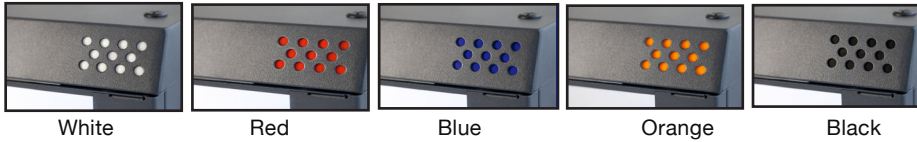

19" CABINETS

CamRack-SX

7U Wall mounted cabinets, designed for SOHO (Small Office, Home Office) installations
Assembled in 3 minutes!

- Delivered flat packed for ease of access to all installations. Also reduces associated logistic costs and offers greater protection during transit.
- Fast and efficient assembly without tools.
- 2x mounting profiles. Variable depth, in 20mm increments. Numbered "U's" optional.
- Fast fixings 1/4 turn locks.
- Front door. Tempered, smoked safety glass.
- No rear panel or door.
- Cable entry options for the top panels.
- Cantilever tray supplied.
- Template for wall mounting included.
- Distributed recommended load capacity: 40 Kg
- Finishes: RAL 7016, Dark grey, anthracite (See below for corner options)

RED	BLUE	ORANGE	WHITE	BLACK	U	WIDTH	DEPTH	HEIGHT
CSX073211	CSX073212	CSX073213	CSX073214	CSX073215	7U	377mm	315mm	420mm

• **Standard corner colours:**

White

Red

Blue

Orange

Black

• **Other corner colours available upon request:**