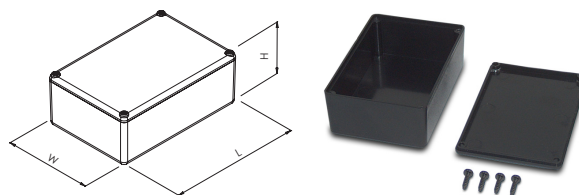

## 200 Series Potting Boxes With Lid - UL94-HB

Extensive range of ABS potting boxes for partial or complete potting of electrical components. Supplied with lid.

- Encapsulate and protect electronic components
- Ideal for partial or complete potting
- Moulded in ABS, UL94-HB
- Lid mounted by 4x fixing screws
- Highly resistant to most chemicals
- High rigidity and impact strength

SPECIFICATION	
Materials	ABS, UL94-HB
Operating temperature	-10°C to +60°C
Standard colours	Black & White
Standard unit colours	Lid & base
	4x screws
	Packs of 5

BLACK	WHITE	LENGTH	WIDTH	HEIGHT
RX2002/S-5		23mm	16mm	11mm
RX2003/S-5		26mm	18mm	13mm
RX2004/S-5		29mm	21mm	14mm
RX2005/S-5	RX2005/S-5-WH	34mm	24mm	16mm
RX2KL03/S-5		37mm	18mm	13mm
RX2006/S-5	RX2006/S-5-WH	40mm	28mm	18mm
RX2KL04/S-5		42mm	21mm	15mm
RX2007/S-5	RX2007/S-5-WH	46mm	32mm	20mm
RX2KL05/S-5		49mm	24mm	16mm
RX2008/S-5	RX2008/S-5-WH	54mm	38mm	23mm
RX2KL06/S-5		58mm	28mm	18mm
RX2009/S-5	RX2009/S-5-WH	64mm	44mm	25mm
RX2KL07/S-5		67mm	32mm	20mm
RX2010/S-5	RX2010/S-5-WH	74mm	50mm	28mm

## 200 Series Potting Boxes With Lid - UL94-V0

ABS UL94-V0 Small Potting enclosures

- Encapsulate and protect electronic components
- Ideal for partial or complete potting
- Moulded in ABS - UL94-V0
- Lid mounted by 4x fixing screws
- Highly resistant to most chemicals
- High rigidity and impact strength

SPECIFICATION	
Materials	ABS, UL94-V0
Operating temperature	-10°C to +60°C
Standard colours	Black & White
Standard unit colours	Lid & base
	4x screws
	Packs of 5

BLACK	WHITE	LENGTH	WIDTH	HEIGHT
RX2005/S-FB-5	RX2005/S-FB-5-WH	34mm	24mm	16mm
RX2006/S-FB-5	RX2006/S-FB-5-WH	40mm	28mm	18mm
RX2007/S-FB-5	RX2007/S-FB-5-WH	46mm	32mm	20mm
RX2008/S-FB-5	RX2008/S-FB-5-WH	54mm	38mm	23mm
RX2009/S-FB-5	RX2009/S-FB-5-WH	64mm	44mm	25mm
RX2010/S-FB-5	RX2010/S-FB-5-WH	74mm	50mm	28mm