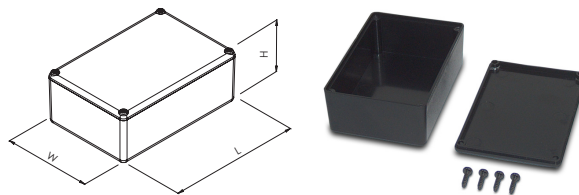

## 200 Series Potting Boxes With Lid - UL94-HB

Extensive range of ABS potting boxes for partial or complete potting of electrical components. Supplied with lid.

- Encapsulate and protect electronic components
- Ideal for partial or complete potting
- Moulded in ABS, UL94-HB
- Lid mounted by 4x fixing screws
- Highly resistant to most chemicals
- High rigidity and impact strength

SPECIFICATION	
Materials	ABS, UL94-HB
Operating temperature	-10°C to +60°C
Standard colours	Black & White
Standard unit colours	Lid & base
	4x screws
	Packs of 5

BLACK	WHITE	LENGTH	WIDTH	HEIGHT
RX2002/S-5		23mm	16mm	11mm
RX2003/S-5		26mm	18mm	13mm
RX2004/S-5		29mm	21mm	14mm
RX2005/S-5	RX2005/S-5-WH	34mm	24mm	16mm
RX2KL03/S-5		37mm	18mm	13mm
RX2006/S-5	RX2006/S-5-WH	40mm	28mm	18mm
RX2KL04/S-5		42mm	21mm	15mm
RX2007/S-5	RX2007/S-5-WH	46mm	32mm	20mm
RX2KL05/S-5		49mm	24mm	16mm
RX2008/S-5	RX2008/S-5-WH	54mm	38mm	23mm
RX2KL06/S-5		58mm	28mm	18mm
RX2009/S-5	RX2009/S-5-WH	64mm	44mm	25mm
RX2KL07/S-5		67mm	32mm	20mm
RX2010/S-5	RX2010/S-5-WH	74mm	50mm	28mm

## 200 Series Potting Boxes With Lid - UL94-V0

ABS UL94-V0 Small Potting enclosures

- Encapsulate and protect electronic components
- Ideal for partial or complete potting
- Moulded in ABS - UL94-V0
- Lid mounted by 4x fixing screws
- Highly resistant to most chemicals
- High rigidity and impact strength

SPECIFICATION	
Materials	ABS, UL94-V0
Operating temperature	-10°C to +60°C
Standard colours	Black & White
Standard unit colours	Lid & base
	4x screws
	Packs of 5

BLACK	WHITE	LENGTH	WIDTH	HEIGHT
RX2005/S-FB-5	RX2005/S-FB-5-WH	34mm	24mm	16mm
RX2006/S-FB-5	RX2006/S-FB-5-WH	40mm	28mm	18mm
RX2007/S-FB-5	RX2007/S-FB-5-WH	46mm	32mm	20mm
RX2008/S-FB-5	RX2008/S-FB-5-WH	54mm	38mm	23mm
RX2009/S-FB-5	RX2009/S-FB-5-WH	64mm	44mm	25mm
RX2010/S-FB-5	RX2010/S-FB-5-WH	74mm	50mm	28mm