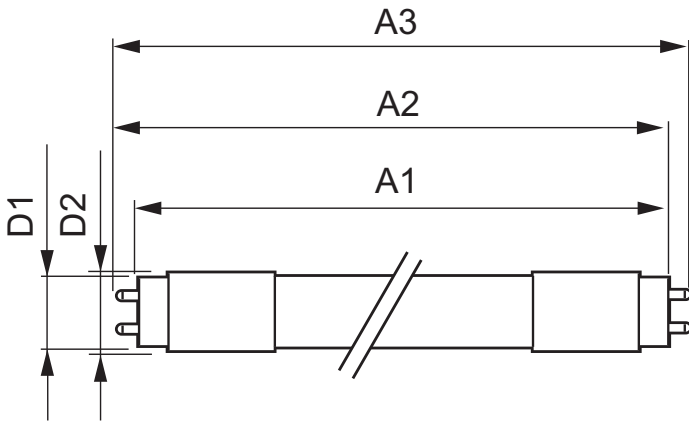

• Measuring Conditions

Switching cycle	50000X
-----------------	--------

• Product Dimensions

Length A1	588.5 mm
Fixing Hole Distance	595.5 mm
A2 Length	
Length A3	602.5 mm
Mounting hole diameter	25.68 mm
Circular outline dimension	28 mm

• Approval & Application Chars

VDE marking	No
CE marking	Yes
UL certificate	No
RoHS compliance	Yes
KEMA Keur certificate	Yes

PHILIPS

CorePro LEDtube

• Product Data

Order code 669739 00
 Full product code 871829166973900
 Full product name CorePro LEDtube 600mm 10W 865
 C
 Order product name CorePro LEDtube 600mm 10W 865
 C
 Pieces per pack 1
 Packing configuration 10

Packs per outerbox 10
 Bar code on pack - EAN1 8718291669739
 Bar code on outerbox - EAN3 8718291669746
 Logistic code(s) - 12NC 929000296932
 Net weight per piece 0.180 kg

Dimensional drawing

CorePro LEDtube 600mm 10W 865 C