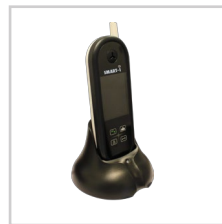

Optional Accessories:

SPECIFICATIONS

smartentry Indoor Monitor Specifications

External Power	5V 1000mA
Li-ion Battery Power	3.7v 1400mA
Shut Down Current	200mA
Average Working Current	260mA
Standby Current	4-8mA
Working Voltage	USB 5V (External Power) 3.7V-4.2V (Li-ion Battery Power)
Transmission Power	18-20dBm
Receiver Sensitivity	-100dBm
Charging Current	600mA
Charging Time	3 Hours
Operating Temperature	-20 ~ 70°C
Transmission Distance (Line of Sight)	500m (Audio) 300m (Video & Audio)

smartentry Outdoor Camera Specifications

External Power	5V 1000mA
Li-ion Battery Power	3.7v 1400mA
Shut Down Current	0mA
Average Working Current	340mA
Standby Current	15-18mA (External Power) 0mA (Li-ion Battery Power)
Working Voltage	DC 5V (External Power) 3.7V-4.2V (Li-ion Battery Power)
Transmission Power	18-20dBm
Receiver Sensitivity	-100dBm
Charging Current	600mA
Charging Time	3 Hours
Operating Temperature	-20 ~ 70°C
Transmission Distance (Line of Sight)	500m (Audio) 300m (Video & Audio)
Night Vision	2m IR Night Vision
Weatherproof	IP44

smartentry Charging Station Specifications

External Power	USB 5V
Charging Current	200mA
Operating Temperature	-20 ~ 70°C

Tel: +44 (0) 844 947 1000

Fax: +44 (0) 871 222 1431

Email: sales@smartwitness.com

Web: www.smartwitness.co.uk

Head Office: Unit 2, Valley Point, Beddington Farm Road, Croydon, Surrey CR0 4WP

Far East Office: Kyoung Am Building, 157-27 Samsung-dong, Kangnam-ku, 135 090. Seoul

USA: SmartWitness USA LLC, 1108 Lunt Avenue, Schaumburg, Chicago, Illinois, 60193, USA

© Copyright SmartWitness 2014. All trademarks acknowledged.