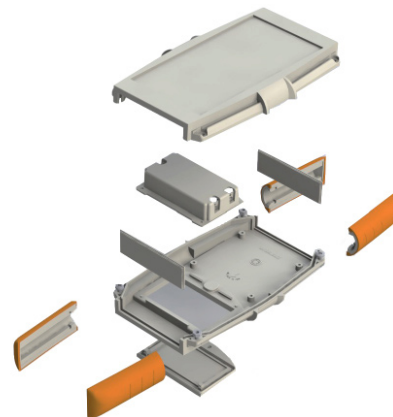

## 66 Series Grip Cases

Innovative unique design for quick and easy assembly. Features soft-grip corners for added protection and ergonomic feel.

- Moulded in high impact ABS, UL94-V0
- Screwless assembly via four soft-grip corners
- Battery compartment lid with M3 retaining screw
- Optional retaining screws for added security
- Recesses in lid and base for membrane keypads or overlays
- PCB pillars in lid and base
- Optional EPDM gasket for IP65 seal

### SPECIFICATION

Materials	Lid, base, front and back panels high impact ABS, UL94-V0. Soft-grip corners TPE coated polypropylene
Operating Temperature	Resistant to temperatures of up to 85°C
Protection class	IP62 as standard IP65 with gasket option
Standard colours	Lid, base and panels light grey or black Soft-grip corners red, blue, yellow, green, orange, grey or black Custom colours available to order
Standard unit includes	25mm high Lid, base & panels 35mm high Lid, base & panels Battery Door & retaining screw Soft-grip corners and battery compartment supplied separately