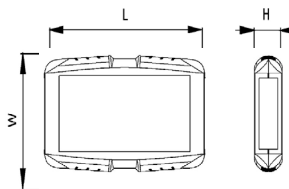

## 66 Series Grip Cases

Innovative unique design for quick and easy assembly. Features soft-grip corners for added protection and ergonomic feel.

- Moulded in high impact ABS, UL94-V0
- Screwless assembly via four soft-grip corners
- Battery compartment lid with M3 retaining screw
- Optional retaining screws for added security
- Recesses in lid and base for membrane keypads or overlays
- PCB pillars in lid and base
- Optional EPDM gasket for IP65 seal

### SPECIFICATION

Materials	Lid, base, front and back panels high impact ABS, UL94-V0. Soft-grip corners TPE coated polypropylene
Operating Temperature	Resistant to temperatures of up to 85°C
Protection class	IP62 as standard IP65 with gasket option
Standard colours	Lid, base and panels light grey or black Soft-grip corners red, blue, yellow, green, orange, grey or black Custom colours available to order
Standard unit includes	25mm high Lid, base & panels 35mm high Lid, base & panels Battery Door & retaining screw Soft-grip corners and battery compartment supplied separately

BLACK	LIGHT GREY	LENGTH	WIDTH	HEIGHT	STYLE
CHH661NBK	CHH661NGY	145mm	95mm	25mm	-
CHH661BBK	CHH661BGY	145mm	95mm	25mm	battery door
CHH662NBK	CHH662NGY	145mm	95mm	35mm	-
CHH662BBK	CHH662BGY	145mm	95mm	35mm	battery door
CHH663NBK	CHH663NGY	185mm	110mm	25mm	-
CHH663BBK	CHH663BGY	185mm	110mm	25mm	battery door
CHH664NBK	CHH664NGY	185mm	110mm	35mm	-
CHH664BBK	CHH664BGY	185mm	110mm	35mm	battery door
CHH665NBK	CHH665NGY	200mm	120mm	25mm	-
CHH665BBK	CHH665BGY	200mm	120mm	25mm	battery door
CHH666NBK	CHH666NGY	200mm	120mm	35mm	-
CHH666BBK	CHH666BGY	200mm	120mm	35mm	battery door