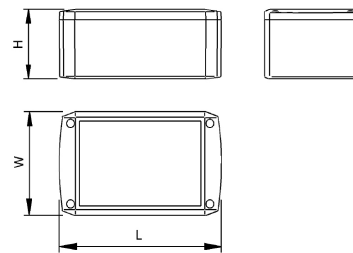

SPECIFICATION

Materials *Lid & base high impact ABS-UL94-V0*

Operating temperature *Resistant to temperatures up to 85°C*

Protection class *IP54*

Standard colours *Light grey similar to RAL 7035*

Standard unit includes: *Lid and Base
4 x M3 machine screws*

LIGHT GREY	LENGTH	WIDTH	HEIGHT
CSACST001	90mm	50mm	35mm
CSACST002	110mm	60mm	40mm
CSACST003	125mm	75mm	50mm
CSACST004	155mm	95mm	60mm
CSACST005	190mm	115mm	75mm
CSACST006	220mm	140mm	90mm

1102 Transparent Lid

Standard colours *Light grey similar to RAL 7035*

Standard unit includes: *Lid and Base
4 x M3 machine screws*

LIGHT GREY	LENGTH	WIDTH	HEIGHT
CSACTT001	90mm	50mm	35mm
CSACTT002	110mm	60mm	40mm
CSACTT003	125mm	75mm	50mm
CSACTT004	155mm	95mm	60mm
CSACTT005	190mm	115mm	75mm
CSACTT006	220mm	140mm	90mm