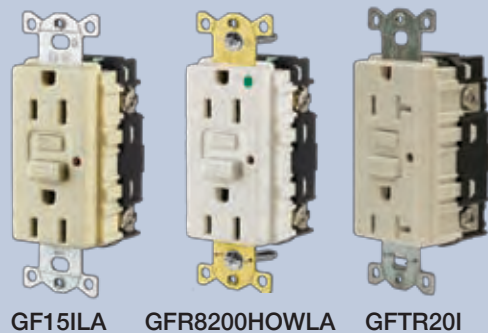

Hubbell GFCI Receptacles