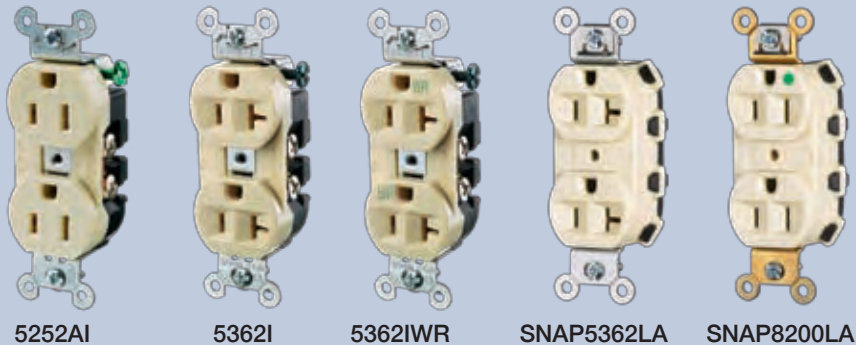

Hubbell-Pro™ Heavy Duty Specification Grade Series

Hubbell Specification Grade Commercial Series

Hubbell-Pro™ Heavy Duty Specification Grade Receptacles