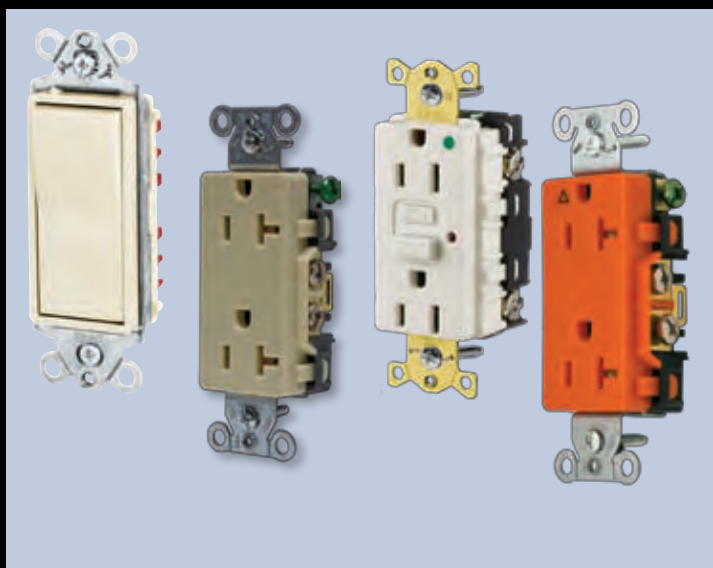

Specification Grade Devices

Buyer's Guide

Hubbell-Pro™ Heavy Duty Specification Grade Series
Hubbell Specification Grade Commercial Series

Wiring Device-Kellems

www.hubbell-wiring.com