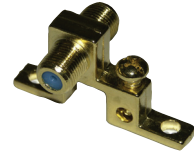

GROUNDING BLOCKS & ACCESSORIES

Fig. 1

~~Fig. 2~~

Fig. 3

Fig. 4

Grounding Blocks & Accessories

Retail Part No.	Bulk Part No.	Figure Number	Description
32-3015	32-3015-BU	1	Coax Grounding Block (for 75Ω antenna)
32-3164		2	Deluxe Picture-in-Picture Hookup Kit (gold plated conn.)
32-3275	SD-3016-BU	3	Coax Grounding Block-Dual Gold
32-3215		4	2.4 GHz Satellite Coax Grounding Block Gold

VIDEO SWITCHES

Fig. 4

Fig. 5

Fig. 6

Fig. 7

Video Switches

Retail Part No.	Bulk Part No.	Figure Number	Description
32-3024	32-3024-BU	4	2-Way 75Ω Coaxial Switch (40dB)
32-3724		4	3-Way Video Selector Switch (40dB)
32-3210	32-3210-BU	5	2-Way High Isolation A/B Coaxial Switch (90dB)
32-3211	32-3211-BU	6	2-Way High Isolation A/B Switch (80dB)
32-3212	32-3212-BU	7	3-Way High Isolation A/B/C Switch (90dB)