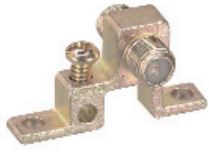

GROUNDING BLOCKS & ACCESSORIES

Fig. 1

~~Fig. 2~~

Fig. 3

Fig. 4

Grounding Blocks & Accessories

Retail Part No.	Bulk Part No.	Figure Number	Description
32-3015	32-3015-BU	1	Coax Grounding Block (for 75Ω antenna)
32-3164		2	Deluxe Picture-in-Picture Hookup Kit (gold plated conn.)
32-3275	SD-3016-BU	3	Coax Grounding Block-Dual Gold
32-3215		4	2.4 GHz Satellite Coax Grounding Block Gold

VIDEO SWITCHES

Fig. 4

Fig. 5

Fig. 6

Fig. 7

Video Switches

Retail Part No.	Bulk Part No.	Figure Number	Description
32-3024	32-3024-BU	4	2-Way 75Ω Coaxial Switch (40dB)
32-3724		4	3-Way Video Selector Switch (40dB)
32-3210	32-3210-BU	5	2-Way High Isolation A/B Coaxial Switch (90dB)
32-3211	32-3211-BU	6	2-Way High Isolation A/B Switch (80dB)
32-3212	32-3212-BU	7	3-Way High Isolation A/B/C Switch (90dB)