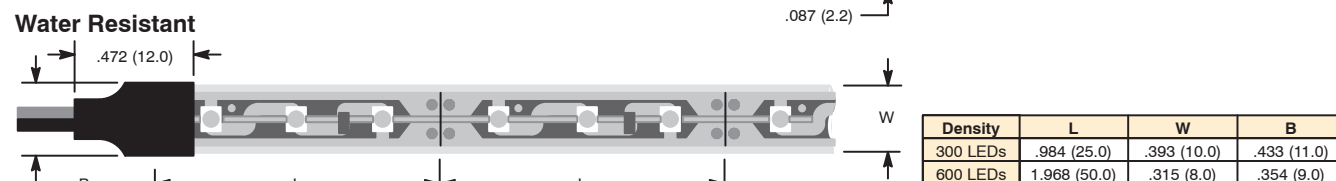

Water Resistant