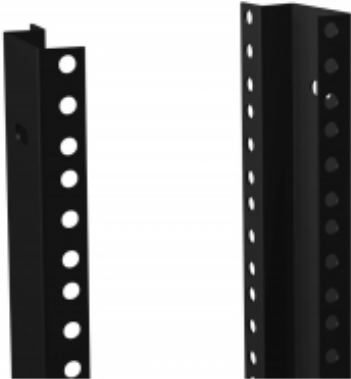

## Round Hole Punched Combination Mounting Rail *RCHR*

### Series

Use with RCHS and RCHV Series

### Features

- RCHS/RCHV rack cabinets ship with two pairs.
- Sold in pairs.
- Finished in rugged black textured powder paint.
- Includes cabinet mounting hardware.
- Rack mounting hardware is sold separately.