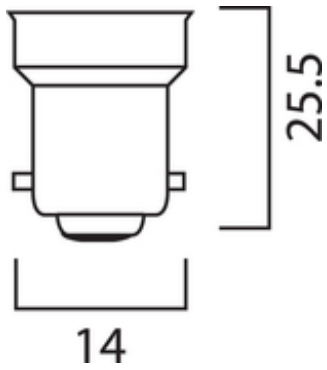

### Physical data

<b>Weight (kg)</b>	0.05
<b>Colour</b>	Homelight
<b>Lamp Length (mm) - C/L</b>	102
<b>Max. Lamp Diameter (mm) - D</b>	38
<b>Diameter (mm)</b>	38
<b>Single packaging type</b>	Box/Sleeve
<b>Single package dimensions (L x W x H) (cm)</b>	11.90 x 4.80 x 4.80
<b>Inner package dimensions (L x W x H) (cm)</b>	15.50 x 10.50 x 13.40
<b>Inner package net weight (kg)</b>	0.28
<b>Outer package dimensions (L x W x H) (cm)</b>	55.00 x 32.60 x 15.40

### TECHNICAL DRAWINGS

---