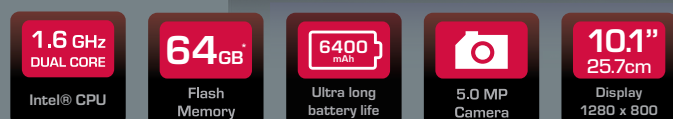

MultiPad Visconte 2

MORE POWERFUL PC IN FORM OF TABLET

Now even more faster on LATEST Intel® Dual-Core processor and Windows 8.1 that works longer with powerful battery

KEY FEATURES

- **AMAZING VIEW:** Capacitive multi touch(10 Dots) 10-inch display is remarkably crisp and bright thanks to IPS technology
- **BEYOND SMART:** Intelligent and beautiful Windows 8.1 with MS Office Home and Student 2013 edition pre-installed
- **FAST PERFORMANCE:** Great performance with Intel® Celeron® Dual-Core processor with up to 2.0 GHz and 2GB RAM
- **EXTRA LONG MOBILITY:** Powerful battery with 6400 mAh more than 5 hours of video playback time and 150 hours of standby time
- **GREAT CONNECTIVITY:** Top speed internet thanks to internal 3G 21 Mbps connection or WiFi
- **CAMERA:** Take pictures of your special moments with 5.0MP rear camera and make video calls with 1.0MP front camera
- **EXTRA LARGE:** 32GB / 64GB internal eMMC plus expandable up to 64GB storage with Micro SD cards

TECHNICAL SPECIFICATION

Display Size	10.1" 25.7cm
Resolution	1280*800 pixels (16:10)
Display Technology	LCD IPS Capacitive MultiTouch (10 dots)
CPU	Intel® Celeron Processor N2806 (1M Cache, 1.60 GHz) up to 2.0 GHz
GPU	Intel® HD Graphics, Open GL 4.0, 756Mhz
Power	Lithium battery 6400 mAh
Memory	2 GB DDR3 SDRAM / 32 or 64 GB eMMC
OS	MS Windows 8.1 / Windows 8.1 Pro
Internet	WiFi or/and 3G 21 Mbps
Communication	WiFi: 802.11 b/g/n WCDMA:850MHz/900MHz/1700MHz(AWS)/1900MHz/2100MHz
Interfaces	USB 2.0 Mini HDMI Micro SD (micro SDHC compatible)
Bluetooth	Support Bluetooth 4.0
Camera	Rear 5 MP, Front 1 MP
Slots	Micro SD slot supports up to 64GB
Speaker	Built-in stereo speaker 1W
Dimensions & Weight	258 x 172.6 x 10.5 mm/ 660 gram
Accessories Included	QSG, Warranty card, Unswitchable adaptor, EU plug, UK plug Stickers for after-service
Device Color	Dark Gray