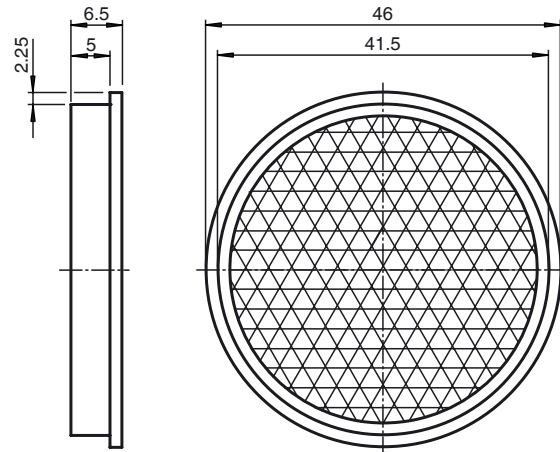

### Model Number

**REF-A46**

Reflector, round  $\varnothing$  46 mm, self-adhesive

### Features

- Self-adhesive for simple installation

### Dimensions

#### Mechanical specifications

Material PMMA/ABS

Dimensions Diameter: 46 mm

Mounting self-adhesive