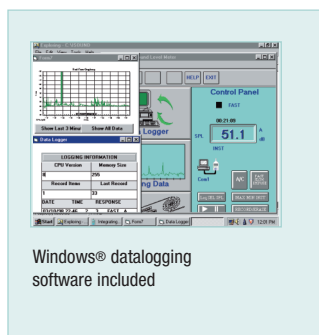

Integrating Sound Level Meter

Leq and SEL measurements with built-in datalogger and PC interface
With built-in datalogger and PC interface

Features:

- 4 Digit multifunction LCD with analog bargraph
- Precise linearity over wide range (100dB)
- Display modes: SPL, SEL, MAX-L/MIN-L, and Leq
- Programmable integrating time
- A and C Frequency weighting
- Impulse/Fast/Slow response settings
- Datalogging function records up to 32,000 records
- Real time calendar/clock
- Built-in RS-232 interface with included Windows® datalogging software
- Tripod mount
- Meets IEC 651/804 Type 2 and ANSI S1.4 Type 2 specifications
- Complete with windscreen, adjustment screwdriver, RS-232 cable, 9 to 25 pin gender changer, Windows™ software, battery, and case

Applications:

- Perform Leq and SEL measurements
- OSHA compliance Testing
- Noise Ordinance
- Machine Noise Evaluation
- Data Storage for pertinent records

Ordering Information:

1. 407780 .....Integrating Sound Level Datalogger
   407780-NIST .....407780 with Calibration Traceable to NIST.
   407766 .....94/114 dB Calibrator for 0.5" or 1" microphones
   40705X .....Insulated recorder cable 3' for AC/DC Outputs
   144118 .....110V AC Adaptor
   144220 .....220V AC Adaptor
   144240 .....240V AC Adaptor
   407764-EXT .....6' (183cm) Microphone Extension Cable

Specifications	
Applicable Standards	IEC 651 And 804 Type 2, ANSI S1.4 Type 2
Accuracy	±1.5dB (ref 94dB@1KHz)
Resolution	0.1dB
Digital Display	4 digital LCD
Measurement Parameters	SPL, Leq, SEL, MaxL, MinL
Measurement Range	30dB to 130dB
Linearity Range	100dB
Measurement Frequency Range	31.5Hz to 8KHz
Frequency Weighting	A and C
Response	Impulse, Fast and Slow
Microphone	1/2 " Electret condenser microphone
Sampling time	updated every 0.5s
Bargraph	4dB steps, 100dB range, 100ms update
Display Warning Function	
Overrange Indicator	Displayed at the upper limit
Underrange Indicator	Displayed at the lower limit
Analog AC/DC Output	2Vrms (at full scale), 10mVDC/dB
Power Supply	Four 1.5V AA batteries, Optional AC adapter
Battery Life	Approximately 20 hours
Dimensions	10.4x2.8x0.8" (265x72x21mm)
Weight	10.9oz (310g)