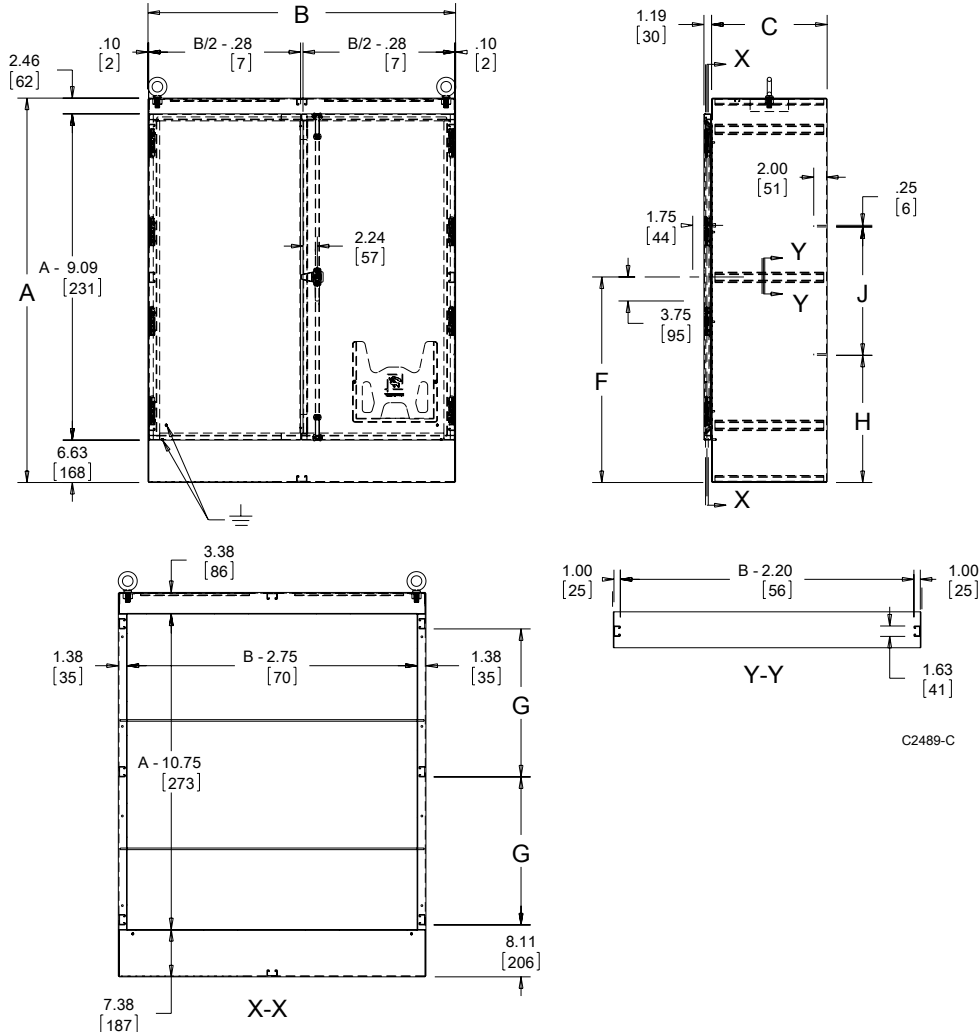

Four lifting eyes are furnished if C = 30.06 (764mm) or more.

Removable 12.00 x 12.00 (305mm x 305mm) data pocket.

C2489-C