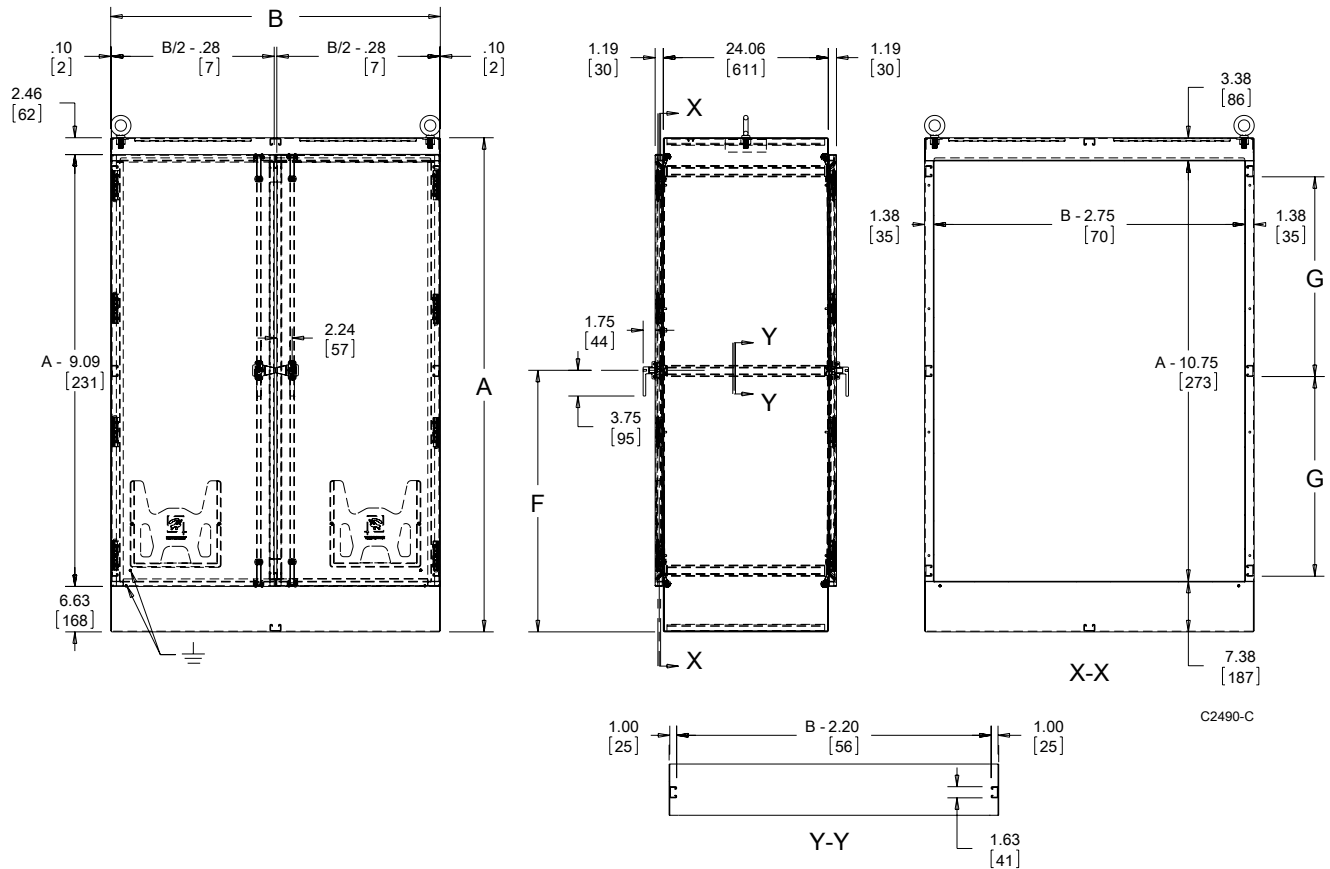

Standard Product **Two-Door Dual-Access**

Catalog Number	AxBxC in.	AxBxC mm	Interior Finish	F (in.)	F (mm)	G (in.)	G (mm)	Number of Lifting Eyes	Number of Rack Units
A724824FSDADG	72.06 x 48.06 x 24.06	1830 x 1221 x 611	Gray	38.03	966	29.12	740	2	35
A724824FSDAD	72.06 x 48.06 x 24.06	1830 x 1221 x 611	White	38.03	966	29.12	740	2	35
A726024FSDADG	72.06 x 60.06 x 24.06	1830 x 1526 x 611	Gray	38.03	966	29.12	740	2	35
A726024FSDAD	72.06 x 60.06 x 24.06	1830 x 1526 x 611	White	38.03	966	29.12	740	2	35
A727224FSDADG	72.06 x 72.06 x 24.06	1830 x 1830 x 611	Gray	38.03	966	29.12	740	2	35
A727224FSDAD	72.06 x 72.06 x 24.06	1830 x 1830 x 611	White	38.03	966	29.12	740	2	35
A726036FSDADG	72.06 x 60.06 x 36.06	1830 x 1526 x 916	Gray	38.03	966	29.12	740	4	35
A726036FSDAD	72.06 x 60.06 x 36.06	1830 x 1526 x 916	White	38.03	966	29.12	740	4	35
A907224FSDADG	90.06 x 72.06 x 24.06	2288 x 1830 x 611	Gray	47.03	1195	38.12	968	2	45
A907224FSDAD	90.06 x 72.06 x 24.06	2288 x 1830 x 611	White	47.03	1195	38.12	968	2	45

Four lifting eyes are furnished if C = 30.06 (764mm) or more.

Removable 12.00 x 12.00 (305mm x 305mm) data pocket.

Popular Cooling Products

Popular Cooling Solution*	Catalog Number
Air Conditioner	G280416G050

*Important: Visit tools.hoffmanonline.com/attachments to access our **Cooling Selection Tool** to determine the appropriate cooling solution for your application.

Popular Accessories

Enclosure Width (B Dimension)	Lights	Hole Seals	Window Kits
24 in. (610 mm)	LED24V15	AS050	APWK53NF
30 in. (762 mm)	LED24V15	AS050	APWK53NF
36 in. (914 mm)	LED24V15	AS050	APWK53NF
48.06 in. (1221 mm)	LED24V15	AS050	APWK53NF
60.06 in. (1525 mm)	LED24V15	AS050	APWK53NF
72.06 in. (1830 mm)	LED24V15	AS050	APWK53NF