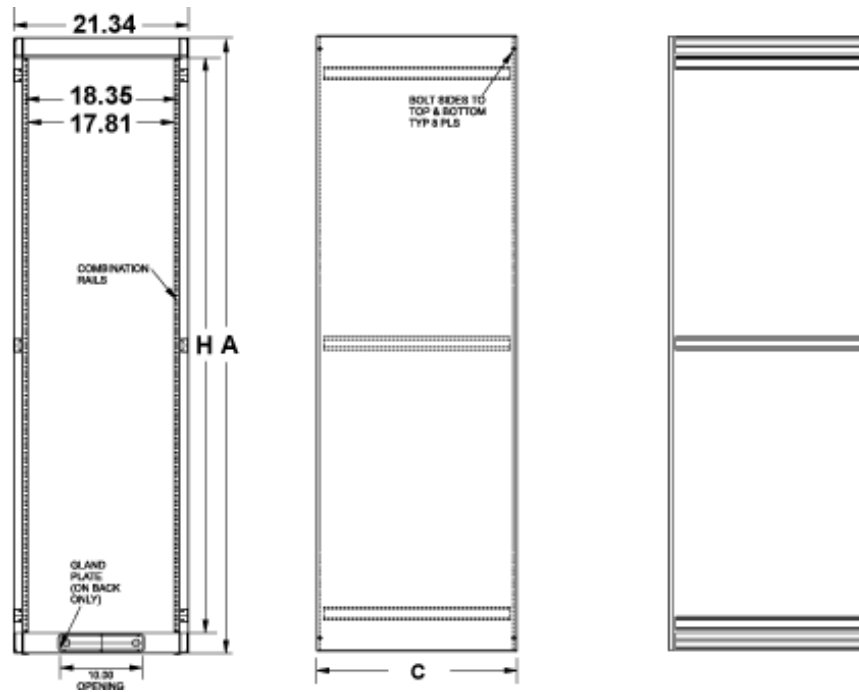

- 10-32 Tapped Combination Mounting Rail
- Square Hole Punched Mounting Rail

Part No. Black	Part No. Light Gray	Overall Dimensions			Usable Mounting Dimensions				Shipping Weight
		Height A	Width	Depth C	Rack Units	Height H	Depth	Depth (With Doors)	
REFK1903517BK1	REFK1903517LG1	40.19	21.34	17.50	20U	35.19	16.50	16.00	90 lb
REFK1904217BK1	REFK1904217LG1	47.19	21.34	17.50	24U	42.19	16.50	16.00	104 lb
REFK1904917BK1	REFK1904917LG1	54.19	21.34	17.50	28U	49.19	16.50	16.00	112 lb
REFK1905617BK1	REFK1905617LG1	61.19	21.34	17.50	32U	56.19	16.50	16.00	123 lb
REFK1906317BK1	REFK1906317LG1	68.19	21.34	17.50	36U	63.19	16.50	16.00	134 lb
REFK1907017BK1	REFK1907017LG1	75.19	21.34	17.50	40U	70.19	16.50	16.00	144 lb
REFK1907717BK1	REFK1907717LG1	82.19	21.34	17.50	44U	77.19	16.50	16.00	154 lb
REFK1903524BK1	REFK1903524LG1	40.19	21.34	24.50	20U	35.19	23.50	23.00	116 lb
REFK1904224BK1	REFK1904224LG1	47.19	21.34	24.50	24U	42.19	23.50	23.00	124 lb
REFK1904924BK1	REFK1904924LG1	54.19	21.34	24.50	28U	49.19	23.50	23.00	140 lb
REFK1905624BK1	REFK1905624LG1	61.19	21.34	24.50	32U	56.19	23.50	23.00	146 lb
REFK1906324BK1	REFK1906324LG1	68.19	21.34	24.50	36U	63.19	23.50	23.00	162 lb
REFK1907024BK1	REFK1907024LG1	75.19	21.34	24.50	40U	70.19	23.50	23.00	178 lb
REFK1907724BK1	REFK1907724LG1	82.19	21.34	24.50	44U	77.19	23.50	23.00	190 lb
REFK1903531BK1	REFK1903531LG1	40.19	21.34	31.50	20U	35.19	30.50	30.00	136 lb
REFK1904231BK1	REFK1904231LG1	47.19	21.34	31.50	24U	42.19	30.50	30.00	154 lb
REFK1904931BK1	REFK1904931LG1	54.19	21.34	31.50	28U	49.19	30.50	30.00	170 lb
REFK1905631BK1	REFK1905631LG1	61.19	21.34	31.50	32U	56.19	30.50	30.00	180 lb
REFK1906331BK1	REFK1906331LG1	68.19	21.34	31.50	36U	63.19	30.50	30.00	190 lb
REFK1907031BK1	REFK1907031LG1	75.19	21.34	31.50	40U	70.19	30.50	30.00	198 lb
REFK1907731BK1	REFK1907731LG1	82.19	21.34	31.50	44U	77.19	30.50	30.00	226 lb

REFK Doors

Solid Door	Solid Door	Louvered Door	Louvered Door	Acrylic Door	Use With REFK Frame		
Part No.	Part No.	Part No.	Part No.	Part No.	Height	Rack Units	Part No.
Black	Light Gray	Black	Light Gray	Black