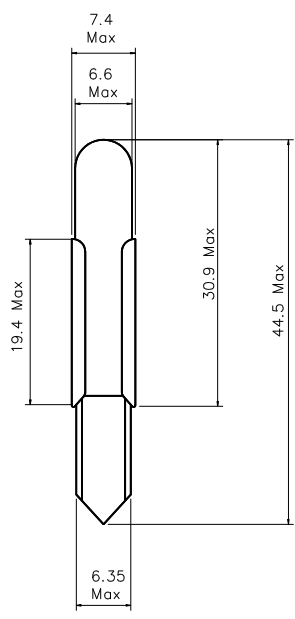

PRODUCT DATA SHEET

Part Number: 03633700

Type	Size	Rating	Description
Incandescent	T6.8	30V 40mA	Telephone Slidebase

Dimensions in millimetres

TEST VOLTS	CURRENT (mA)			LIGHT OUTPUT (Lm)			LIFE Hours
	Min.	Nom.	Max.	Min.	Nom.	Max.	
30	36	40	44	2.8	3.8	4.8	

Notes:

- 1 **Base Type** T6.8 telephone slide
- 2 **Filament Shape** C-2F
- 3 **Lamp Marking** 30V 40mA
- 4 **Environmental** RoHS & REACH SVHC compliant