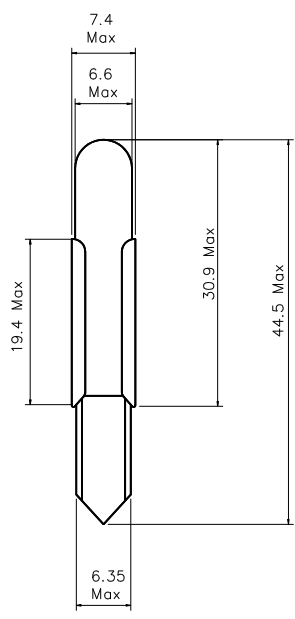

# PRODUCT DATA SHEET

Part Number: 03636000

Type	Size	Rating	Description
Incandescent	T6.8	60V 20mA	Telephone Slidebase

Dimensions in millimetres

TEST VOLTS	CURRENT (mA)			LIGHT OUTPUT (Lm)			LIFE Hours
	Min.	Nom.	Max.	Min.	Nom.	Max.	
60	18	20	22	1.5	2.0	2.5	

Notes:

- 1 **Base Type** T6.8 telephone slide
- 2 **Filament Shape** CC-2F
- 3 **Lamp Marking** 60V 20mA
- 4 **Environmental** RoHS & REACH SVHC compliant