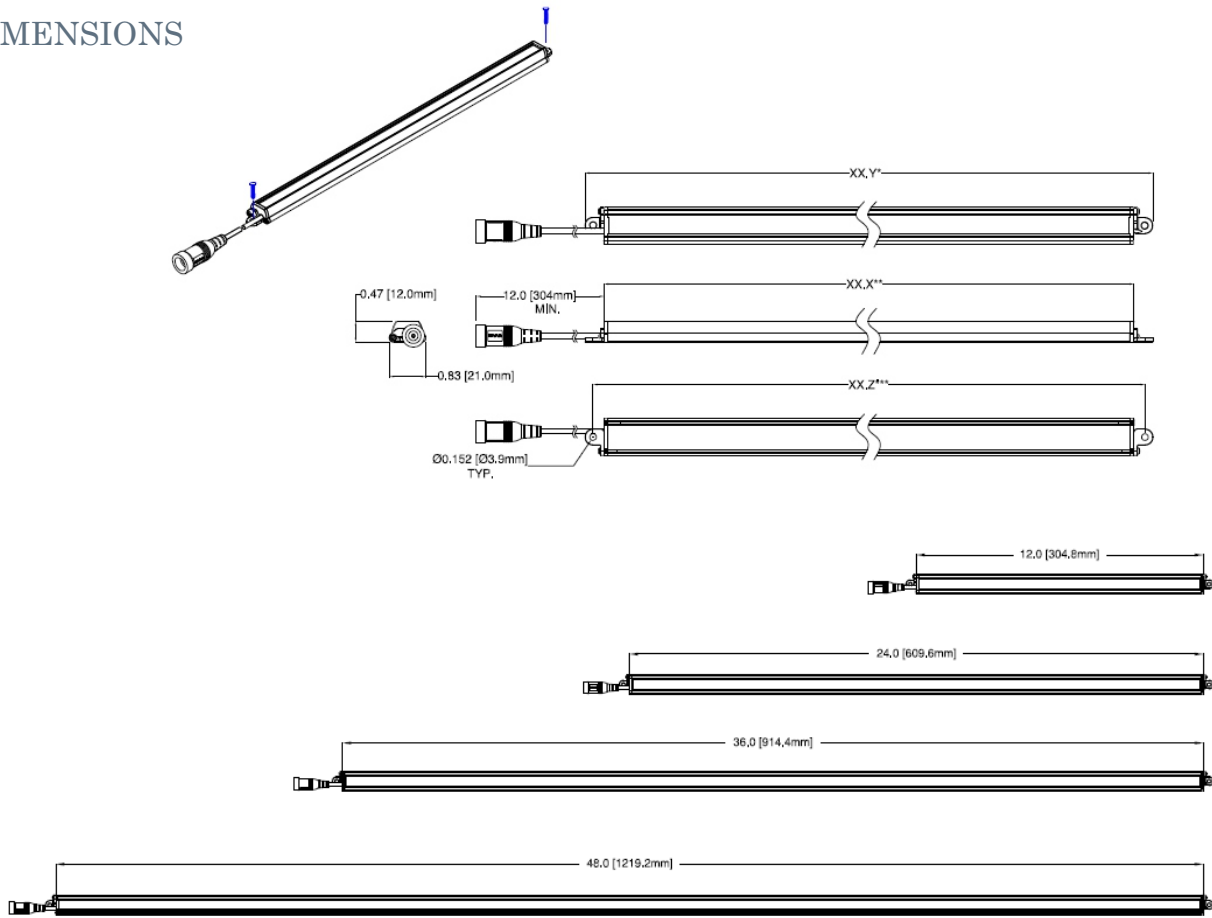

The Coastline Series of LED lights feature high brightness performance in a low profile with a narrow beam. C5500 linears are available in a variety of lengths and LED colors, and are designed for individual placement and daisy chained configurations.

SPECIFICATIONS

Part Number	Length	LED Color	Power Consumption	Color Temp (K) /Wavelength Range	Lumen Output
C5500-C-_-12	12"	Cool White	5.0	6500K	445
C5500-C-_-24	24"		10.0	6500K	870
C5500-C-_-36	36"		15.0	6500K	1295
C5500-C-_-48	48"		20.0	6500K	1720
C5500-N-_-12	12"	Neutral White	5.0	4750K	400
C5500-N-_-24	24"		10.0	4750K	780
C5500-N-_-36	36"		15.0	4750K	1170
C5500-N-_-48	48"		20.0	4750K	1560
C5500-W-_-12	12"	Warm White	5.0	3100K	390
C5500-W-_-24	24"		10.0	3100K	760
C5500-W-_-36	36"		15.0	3100K	1150
C5500-W-_-48	48"		20.0	3100K	1540
C5500-R-_-12	12"	Red	5.0	620~630nm	195
C5500-R-_-24	24"		10.0	620~630nm	390
C5500-R-_-36	36"		15.0	620~630nm	585
C5500-R-_-48	48"		20.0	620~630nm	780
C5500-G-_-12	12"	Green	5.0	520~535nm	320
C5500-G-_-24	24"		10.0	520~535nm	640
C5500-G-_-36	36"		15.0	520~535nm	960
C5500-G-_-48	48"		20.0	520~535nm	1280
C5500-B-_-12	12"	Blue	5.0	465~485nm	125
C5500-B-_-24	24"		10.0	465~485nm	250
C5500-B-_-36	36"		15.0	465~485nm	375
C5500-B-_-48	48"		20.0	465~485nm	500

Rated Life:	50,000 hours
Degree of Rotation:	0-90°
Operating Temperature:	0° C ~+ 40° C
Voltage Input:	24VDC, Constant Voltage
Controls:	See Accessory SW-1001
Housing:	Aluminum, Clear Polycarbonate Lens
Weight:	53~212
Dimensions:	W .83" (21.1mm) H .60" (15.2mm) L Please see page 2 for length dimensions **not including mounts

COASTLINE C5500 SERIES

DIMENSIONS

DAISYCHAIN CONFIGURATION

ORDERING INFORMATION

Model	Color	Type	Length	Example
C5500	C-Cool White	S-Standard	12"	C5500-C-S-12
C5500	B-Blue	DS-Daisychain	12"	C5500-B-DS-12
C5500	N-Neutral White	F-Fixed	12"	C5500-N-F-12