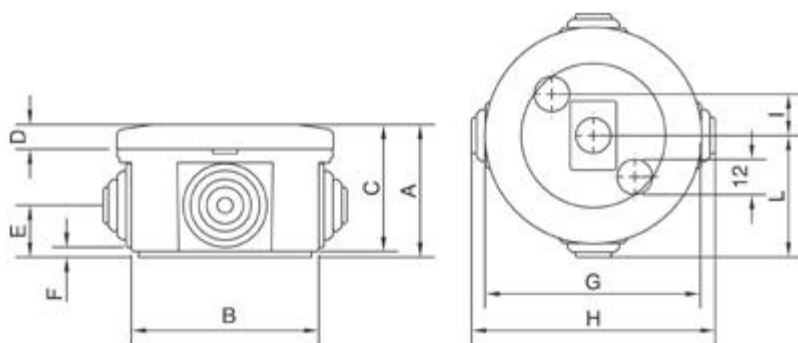

A: 45 B: 64 C: 43 D: 8 E: 18 F: 3 G: 73 H: 83 I: 14 L: 42