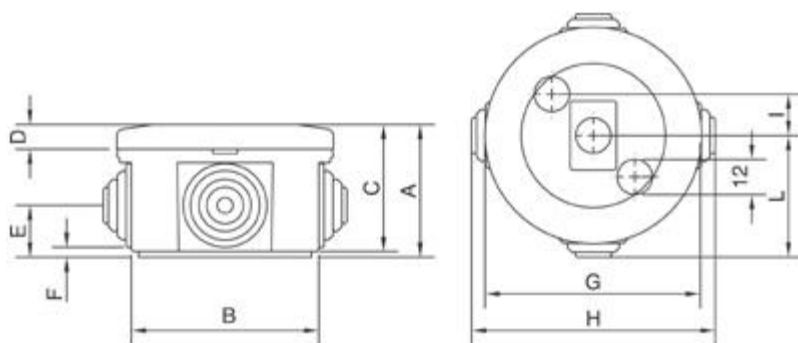

A: 47 B: 78 C: 45 D: 8 E: 18 F: 3 G: 97 H: 97 I: 18 L: 48