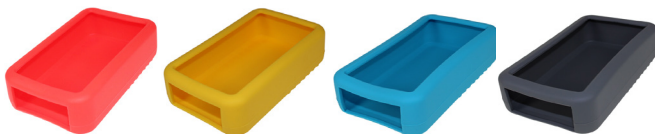

SPECIFICATION	
Materials	Lid & base high impact ABS-UL94-V0
Operating temperature	-10°C to +60°C
Standard colours	Off-White & Dark grey
Standard unit includes:	Lid and Base, self-tapping screw
Options	Silicon case in red, yellow, blue and dark grey

### Without Battery Compartment

SIZE	DARK GREY	OFF-WHITE	LENGTH	WIDTH	HEIGHT
1	CHH871DGN	CHH871WHN	115mm	69mm	19.5mm
2	CHH872DGN	CHH872WHN	115mm	69mm	28mm
3	CHH873DGN	CHH873WHN	135mm	76mm	27mm
4	CHH874DGN	CHH874WHN	135mm	76mm	35mm
5	CHH875DGN	CHH875WHN	165mm	80mm	27mm
6	CHH876DGN	CHH876WHN	165mm	80mm	35mm

### With Battery Compartment

SIZE	DARK GREY	OFF-WHITE	LENGTH	WIDTH	HEIGHT	BATTERY COMPARTMENT
1	CHH871DGA	CHH871WHA	115mm	69mm	19.5mm	2 x AAA
2	CHH872DGB	CHH872WHB	115mm	69mm	28mm	2 x AA
3	CHH873DGB	CHH873WHB	135mm	76mm	27mm	2 x AA
4	CHH874DGB	CHH874WHB	135mm	76mm	35mm	2 x AA
5	CHH875DGC	CHH875WHC	165mm	80mm	27mm	4 x AA
6	CHH876DGC	CHH876WHC	165mm	80mm	35mm	4 x AA

### Silicone Cover

- Flexible open faced removable silicon rubber cover
- Fits tightly over base, sides and around edges of lid
- Custom colours available from MOQ 500 pcs per order, just provide us with your pantone colour
- Rubber boots can be customised
- Ruggedised boots available on request