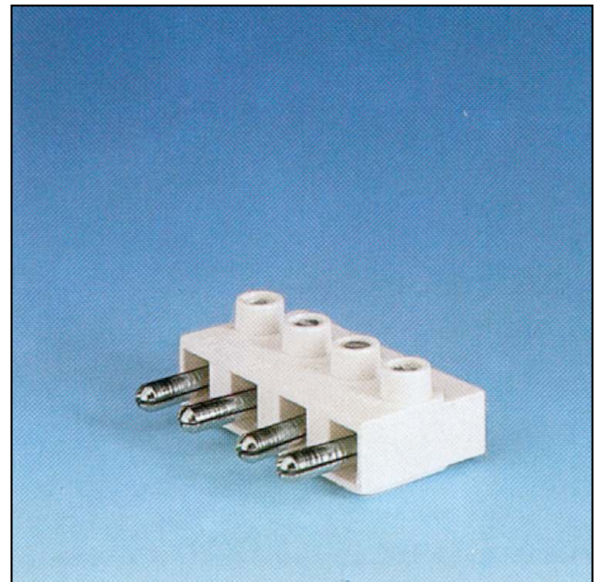

**Plug-connector 2,5 mm<sup>2</sup>,  
16 A**

Casing : black, redbrown - glas-fibre reinforced polyamide  
 Casing : white, blue, green - PBT  
 Plug-connector : nickel-plated brass  
 Screw : M 3,5 zinc-plated steel

This connector is available in other thermoplastic materials and colours. The casing can also be equipped with only 2 or 3 pins in different positions.

16A  
450V

T150

No. of poles	Length	Article-no.	Fixing	Colour	kg/100 pcs.	Pkg. qty.
4	42,5	1026000104	-	white	2,0	250
4	42,5	1026000304	-	black	2,0	250
4	42,5	1026000904	-	blue	2,0	250
4	42,5	1026000504	-	green	2,0	250
4	42,5	1026010004	-	red-brown	2,0	250
2	19,4	1026000102	-	white	1,0	500
2	19,4	1026000302	-	black	1,0	500
2	19,4	1026000902	-	blue	1,0	500
2	19,4	1026000502	-	green	1,0	500
2	19,4	1026010002	-	red-brown	1,0	500