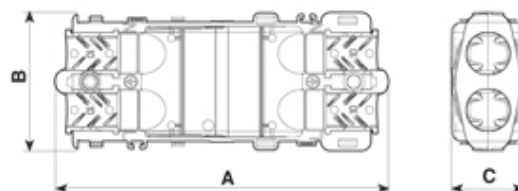

## 5625////1121

Paguro gel connector junction box black, 4 cable entry 6.5-12mm cable with 3 pole terminal block

Dimensioni / Dimensions (mm)

A	B	C
105	44	24

Max volume interno disponibile ~ 14,26cm<sup>3</sup>

Max internal room available ~ 14.26cm<sup>3</sup>

### SPECIFICATION

Cable Entries	4
Number of Poles	3
Terminal Type	Screw - wp
Body Material	Nylon PA66-RV V0
Colour	Black
Max Conductor Size (Sq mm)	4
Max Current (A)	16
Max Voltage (V)	250
Minimum Temp Rating °C	-30
IP Rating	68
Max Temp Rating °C	130
Minimum Cable Diameter (mm)	6.5
Maximum Cable Diameter (mm)	12
Depth (mm)	24
Fixing System	Cable
Gel Material	Sealing bi-component syliconic gel
Length (mm)	95-105 depending on fitting of cable adapters
Width (mm)	44