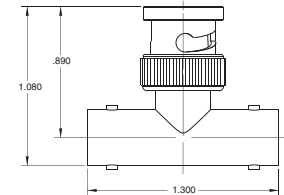

- 3-piece construction
- Captive center contact pin in cone assembly
- Spring-loaded coupling ring using a beryllium-copper crescent washer
- Freely rotating captured insert inside the clamp-nut assembly
- Stepped captured insert inside the clamp-nut assembly
- 360° metal-to-metal, sandwich braid capture of the outer-braid-to-cone assembly. (No insulation between the clamping surfaces)
- Machined barb on the end of the cone assembly

90° Right Angle, Full Crimp

- 75Ω..... UPLR220-⚠

45° Angle, Full Crimp

- 75Ω..... UPLFF220-⚠

BNC "T" Adapter

- 50Ω..... BN23
- 75Ω..... UBN23

BNC Coupling Adapter

Barrel connector

- 50Ω..... AD228
- 75Ω..... UAD228

⚠ Refer to Cable Group Tables, pages 74-91.

"D" mounting holes are on page 54.