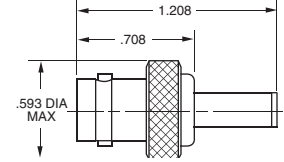

- 3-piece construction
- Captive center contact pin in cone assembly
- Spring-loaded coupling ring using a beryllium-copper crescent washer
- Freely rotating captured insert inside the clamp-nut assembly
- Stepped captured insert inside the clamp-nut assembly
- 360° metal-to-metal, sandwich braid capture of the outer-braid-to-cone assembly. (No insulation between the clamping surfaces)
- Machined barb on the end of the cone assembly

Cable Plug

Tool Crimp

- 50Ω..... PL220-⚠
- 75Ω..... UPL220-⚠

Cable Jack

Wrench Crimp

- 50Ω..... CJ20-⚠
- 75Ω..... UCJ20-⚠

Cable Plug

Wrench Crimp

- 50Ω..... PL20-⚠
- 75Ω..... UPL20-⚠

Cable Jack

Tool Crimp

- 50Ω..... CJ220-⚠
- 75Ω..... UCJ220-⚠

Bulkhead Plug

Front Mount, Solder Pot

- 50Ω..... PL21
- 75Ω..... UPL21

Mounting Hole: C2.085