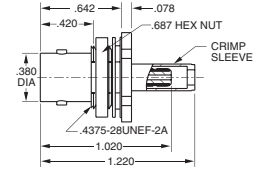

- 3-piece construction
- Captive center contact pin in cone assembly
- Spring-loaded coupling ring using a beryllium-copper crescent washer
- Freely rotating captured insert inside the clamp-nut assembly
- Stepped captured insert inside the clamp-nut assembly
- 360° metal-to-metal, sandwich braid capture of the outer-braid-to-cone assembly. (No insulation between the clamping surfaces)
- Machined barb on the end of the cone assembly

- 50Ω..... PL20-⚠
- 75Ω..... UPL20-⚠

Cable Jack

Tool Crimp

- 50Ω..... CJ220-⚠
- 75Ω..... UCJ220-⚠

Bulkhead Plug

Front Mount, Solder Pot

- 50Ω..... PL21
- 75Ω..... UPL21

Mounting Hole: C2.085

Bulkhead Cable Jack

Rear Tool Crimp

- 50Ω..... BJ220-⚠
- 75Ω..... UBJ220-⚠

Mounting Hole: D3.100

BNC Adapter

Male to Female Right Angle

- 75Ω BNC..... UADRMF220

Cable Plug