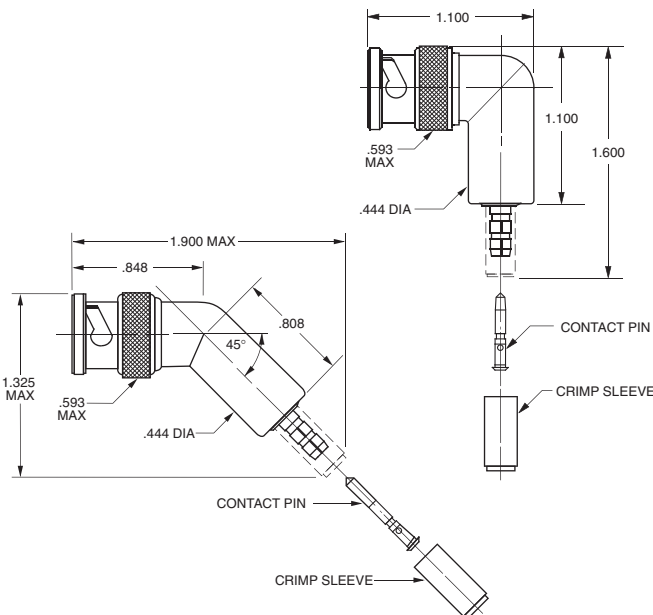

- 3-piece construction
- Captive center contact pin in cone assembly
- Spring-loaded coupling ring using a beryllium-copper crescent washer
- Freely rotating captured insert inside the clamp-nut assembly
- Stepped captured insert inside the clamp-nut assembly
- 360° metal-to-metal, sandwich braid capture of the outer-braid-to-cone assembly. (No insulation between the clamping surfaces)
- Machined barb on the end of the cone assembly

- 50Ω..... PL20-⚠
- 75Ω..... UPL20-⚠

Cable Jack

Tool Crimp

- 50Ω..... CJ220-⚠
- 75Ω..... UCJ220-⚠

Bulkhead Plug

Front Mount, Solder Pot

- 50Ω..... PL21
- 75Ω..... UPL21

Mounting Hole: C2.085

Bulkhead Cable Jack

Rear Tool Crimp

- 50Ω..... BJ220-⚠
- 75Ω..... UBJ220-⚠

Mounting Hole: D3.100

BNC Adapter

Male to Female Right Angle

- 75Ω BNC..... UADRMF220

Cable Plug

90° Right Angle, Full Crimp

- 75Ω..... UPLR220-⚠

45° Angle, Full Crimp

- 75Ω..... UPLFF220-⚠

BNC "T" Adapter

- 50Ω..... BN23
- 75Ω..... UBN23

BNC Coupling Adapter

Barrel connector