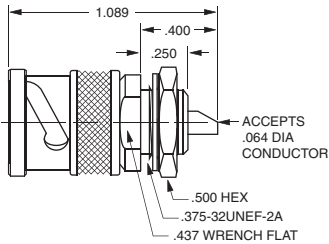

- 3-piece construction
- Captive center contact pin in cone assembly
- Spring-loaded coupling ring using a beryllium-copper crescent washer
- Freely rotating captured insert inside the clamp-nut assembly
- Stepped captured insert inside the clamp-nut assembly
- 360° metal-to-metal, sandwich braid capture of the outer-braid-to-cone assembly. (No insulation between the clamping surfaces)
- Machined barb on the end of the cone assembly

- 50Ω..... PL20-⚠
- 75Ω..... UPL20-⚠

Cable Jack

Tool Crimp

- 50Ω..... CJ220-⚠
- 75Ω..... UCJ220-⚠

Bulkhead Plug

Front Mount, Solder Pot

- 50Ω..... PL21
- 75Ω..... UPL21

Mounting Hole: C2.085

Bulkhead Cable Jack

Rear Tool Crimp

- 50Ω..... BJ220-⚠
- 75Ω..... UBJ220-⚠

Mounting Hole: D3.100

BNC Adapter

Male to Female Right Angle

- 75Ω BNC..... UADRMF220

Cable Plug