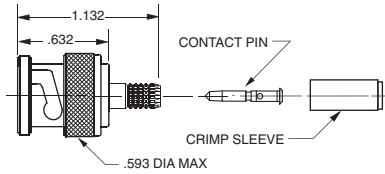

- 3-piece construction
- Captive center contact pin in cone assembly
- Spring-loaded coupling ring using a beryllium-copper crescent washer
- Freely rotating captured insert inside the clamp-nut assembly
- Stepped captured insert inside the clamp-nut assembly
- 360° metal-to-metal, sandwich braid capture of the outer-braid-to-cone assembly. (No insulation between the clamping surfaces)
- Machined barb on the end of the cone assembly

SureNotch™ BNC

The **UPL220 Series** and the **UPL250 Series** feature **SureNotch™**, Trompeter's innovative solution for incomplete connector mating. **SureNotch™** provides immediate and reliable visual confirmation of secure mating. The **UPL250 Series Mini-BNC Series** allow higher interconnect density, enabling 40% more interconnects in the same area, with all the positive characteristics of the full size BNC.

- Telco BNC
- SureNotch™ BNC provides visual indicator that every BNC is locked onto the mating jack
- Black spring water highlights the notch
- Standard feature on all Trompeter Telco 75 Ohm BNC's

Hermetically Sealed Coax Connectors available, contact customer service.

Cable Plug

Tool Crimp

- 50Ω..... PL220-⚠
- 75Ω..... UPL220-⚠

Cable Jack

Wrench Crimp

- 50Ω..... CJ20-⚠
- 75Ω..... UCJ20-⚠

Cable Plug

Wrench Crimp