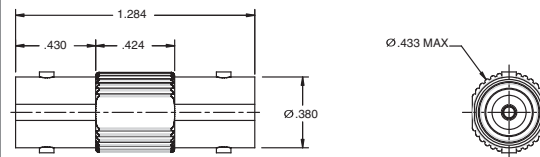

BNC Coupling Adapter

Barrel connector

- 50Ω..... AD228
- 75Ω..... UAD228

⚠ Refer to Cable Group Tables, pages 74-91.

"D" mounting holes are on page 54.