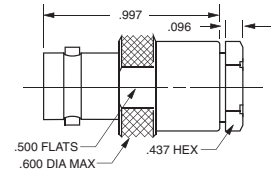

Cable Plug

Tool Crimp

- 50Ω..... PL220-⚠
- 75Ω..... UPL220-⚠

Cable Jack

Wrench Crimp

- 50Ω..... CJ20-⚠
- 75Ω..... UCJ20-⚠

Cable Plug

Wrench Crimp

- 50Ω..... PL20-⚠
- 75Ω..... UPL20-⚠

Cable Jack

Tool Crimp

- 50Ω..... CJ220-⚠
- 75Ω..... UCJ220-⚠

Bulkhead Plug

Front Mount, Solder Pot

- 50Ω..... PL21
- 75Ω..... UPL21

Mounting Hole: C2.085

Bulkhead Cable Jack

Rear Tool Crimp

- 50Ω..... BJ220-⚠
- 75Ω..... UBJ220-⚠

Mounting Hole: D3.100

BNC Adapter

Male to Female Right Angle

- 75Ω BNC..... UADRMF220

Cable Plug

90° Right Angle, Full Crimp

- 75Ω..... UPLR220-⚠

45° Angle, Full Crimp

- 75Ω..... UPLFF220-⚠

BNC "T" Adapter

- 50Ω..... BN23
- 75Ω..... UBN23

BNC Coupling Adapter

Barrel connector

- 50Ω..... AD228
- 75Ω..... UAD228

⚠ Refer to Cable Group Tables, pages 74-91.

"D" mounting holes are on page 54.