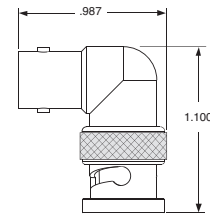

- 3-piece construction
- Captive center contact pin in cone assembly
- Spring-loaded coupling ring using a beryllium-copper crescent washer
- Freely rotating captured insert inside the clamp-nut assembly
- Stepped captured insert inside the clamp-nut assembly
- 360° metal-to-metal, sandwich braid capture of the outer-braid-to-cone assembly. (No insulation between the clamping surfaces)
- Machined barb on the end of the cone assembly

- 50Ω..... PL20-⚠
- 75Ω..... UPL20-⚠

Cable Jack

Tool Crimp

- 50Ω..... CJ220-⚠
- 75Ω..... UCJ220-⚠

Bulkhead Plug

Front Mount, Solder Pot

- 50Ω..... PL21
- 75Ω..... UPL21

Mounting Hole: C2.085

Bulkhead Cable Jack

Rear Tool Crimp

- 50Ω..... BJ220-⚠
- 75Ω..... UBJ220-⚠

Mounting Hole: D3.100

BNC Adapter

Male to Female Right Angle

- 75Ω BNC..... UADRMF220

Cable Plug

90° Right Angle, Full Crimp

- 75Ω..... UPLR220-⚠

45° Angle, Full Crimp

- 75Ω..... UPLFF220-⚠

BNC "T" Adapter

- 50Ω..... BN23
- 75Ω..... UBN23

BNC Coupling Adapter

Barrel connector