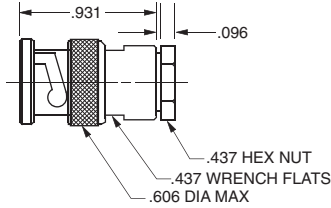

- 3-piece construction
- Captive center contact pin in cone assembly
- Spring-loaded coupling ring using a beryllium-copper crescent washer
- Freely rotating captured insert inside the clamp-nut assembly
- Stepped captured insert inside the clamp-nut assembly
- 360° metal-to-metal, sandwich braid capture of the outer-braid-to-cone assembly. (No insulation between the clamping surfaces)
- Machined barb on the end of the cone assembly

Cable Plug

Tool Crimp

- 50Ω..... PL220-⚠
- 75Ω..... UPL220-⚠

Cable Jack

Wrench Crimp

- 50Ω..... CJ20-⚠
- 75Ω..... UCJ20-⚠

Cable Plug

Wrench Crimp

- 50Ω..... PL20-⚠
- 75Ω..... UPL20-⚠

Cable Jack

Tool Crimp

- 50Ω..... CJ220-⚠
- 75Ω..... UCJ220-⚠

Bulkhead Plug

Front Mount, Solder Pot

- 50Ω..... PL21
- 75Ω..... UPL21

Mounting Hole: C2.085