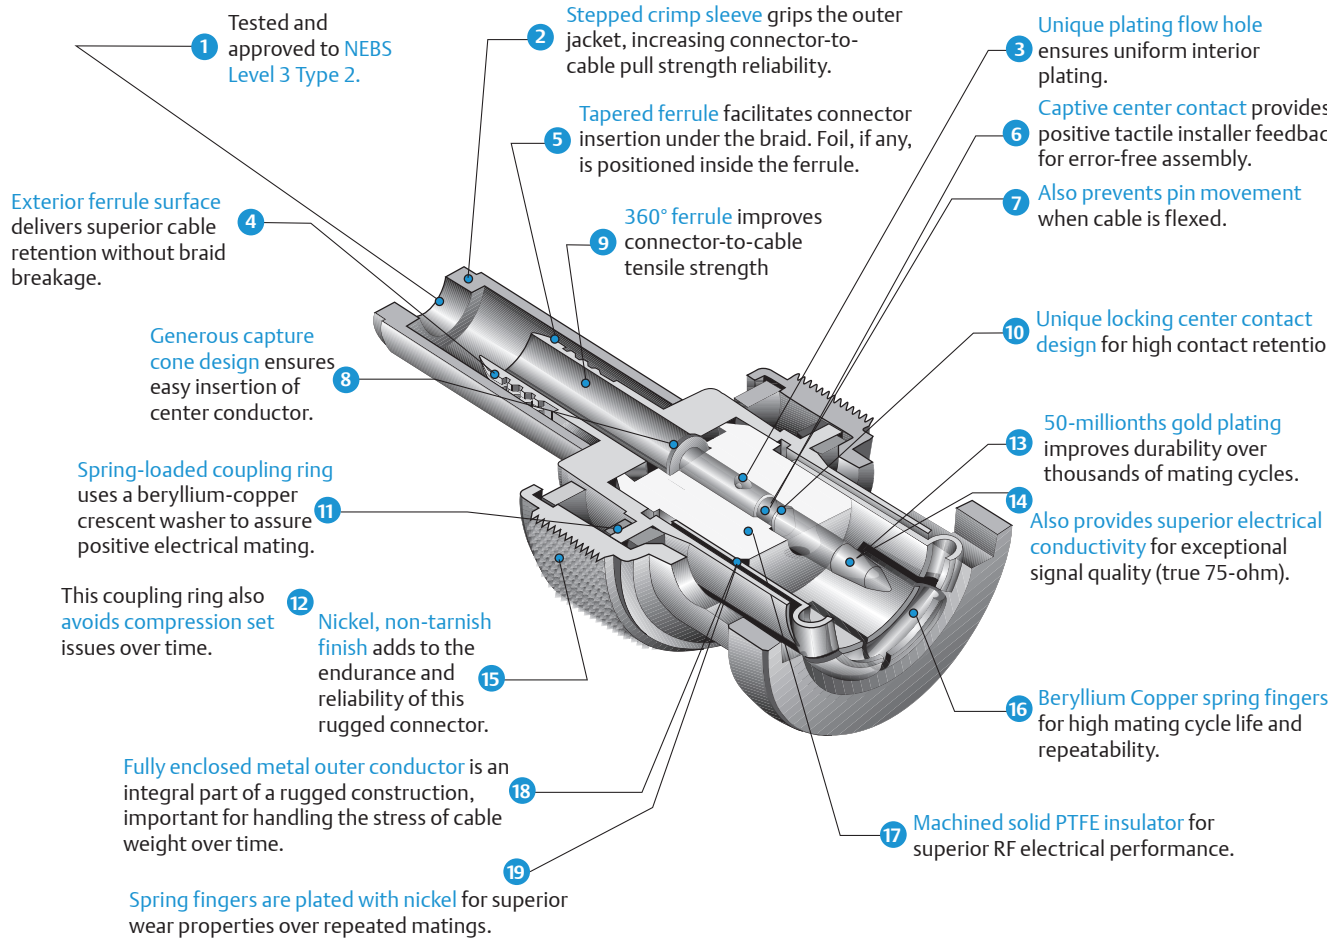

Coax Connectors / BNC Coax Connector Introduction

Trompeter's BNC Coax Tool Crimp Connector

19 reasons why our BNC connectors outperform the competition every time!

BNC Coax Wrench Crimp Connector

Wrench Crimp Features

- 3-piece construction
- Captive center contact pin in cone assembly
- Spring-loaded coupling ring using a beryllium-copper crescent washer
- Freely rotating captured insert inside the clamp-nut assembly
- Stepped captured insert inside the clamp-nut assembly
- 360° metal-to-metal, sandwich braid capture of the outer-braid-to-cone assembly. (No insulation between the clamping surfaces)
- Machined barb on the end of the cone assembly

SureNotch™ BNC

The **UPL220 Series** and the **UPL250 Series** feature **SureNotch™**, Trompeter's innovative solution for incomplete connector mating. **SureNotch™** provides immediate and reliable visual confirmation of secure mating. The **UPL250 Series Mini-BNC Series** allow higher interconnect density, enabling 40% more interconnects in the same area, with all the positive characteristics of the full size BNC.

- Telco BNC
- SureNotch™ BNC provides visual indicator that every BNC is locked onto the mating jack
- Black spring water highlights the notch
- Standard feature on all Trompeter Telco 75 Ohm BNC's

Hermetically Sealed Coax Connectors available, contact customer service.