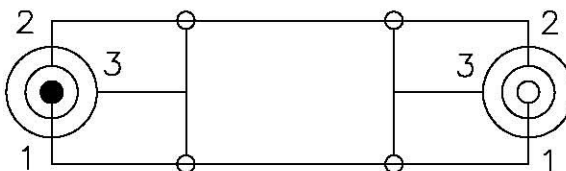

Soldered Drawing:

3.5mm Stereo Plug 3.5mm Stereo Jack

AV18631	(PSG03081)	L=1000±50MM
AV18632	(PSG03082)	L=2000±50MM

TOLERANCE	SIGNATURES	DATE
0 - 10 ±0.05 10 - 99 ±0.5 100 - 999 ±10.0 1000 - 9999 ±100.00 10000 - 99999 ±1000.00	DRAFT: CHNG HUAN CHECKED: Xu Fu You	09.07.13

REV	PART NO. & SAMPLE NO.	BY					TITLE	3.5mm Stereo Plug To 3.5mm Stereo Jack
			SHEET	SCALE	UNIT	REV		
A	JR 8022							
B								
C			OF	1:1	mm	∅	CUSTOMER	