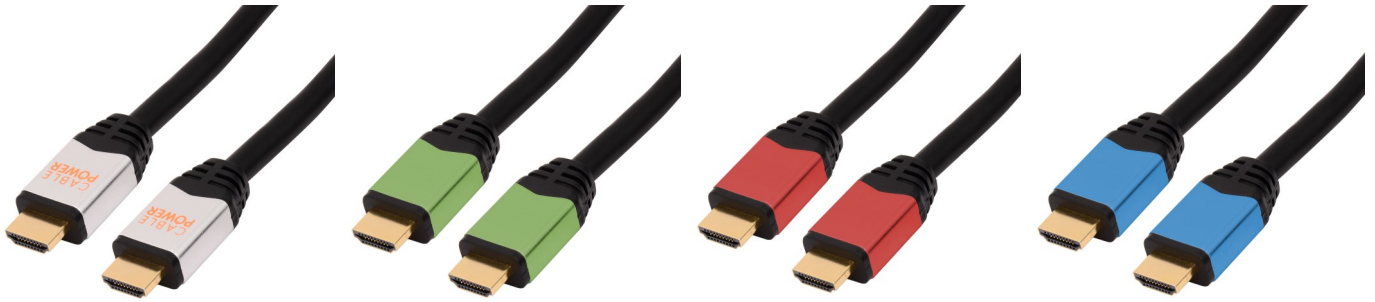

Active HDMI Cable Range

CABLE POWER

Easily manage connectivity for installing multiple devices with cables hidden by walls, floors or furniture. The Active HDMI Cable range is designed for easy installation over long distances. Featuring our market-leading Electrostatic Discharge (ESD) Protection to maintain the integrity of the signal, this innovative range also features a built-in active chipset in the head shell to boost the signal and ensure superior performance. Fully supports 4K*2K and 3D.

PRODUCT FEATURES:

- Available lengths: 10m, 15m, 20m, 25, 30m
- Built in Active chipset in the headshell boosts the signal to maintain superior performance
- Market-leading Electrostatic Discharge (ESD) protection
- Supports 3D, 4k*4k, 10.2Gpbs, 2150P and XV colour
- Triple shielded to completely reject interference
- 1.4a version with Audio Return Channel
- High Speed with Ethernet
- Pure oxygen-free conductors for ultimate conductivity
- 24k gold contacts for the ultimate in data output
- Aluminium Headshell
- Lab tested to 17.8 Gigabit
- Single Direction

Part numbers

Silver	
10 metres	Active-10m
15 metres	Active-15m
20 metres	Active-20m
25 metres	Active-25m
30 metres	Active-30m
Blue	
10 metres	ActiveBlue-10m
15 metres	ActiveBlue-15m
20 metres	ActiveBlue-20m
25 metres	ActiveBlue-25m
30 metres	ActiveBlue-30m
Green	
10 metres	ActiveGreen-10m
15 metres	ActiveGreen-15m
20 metres	ActiveGreen-20m
25 metres	ActiveGreen-25m
30 metres	ActiveGreen-30m
Red	
10 metres	ActiveRed-10m
15 metres	ActiveRed-15m
20 metres	ActiveRed-20m
25 metres	ActiveRed-25m
30 metres	ActiveRed-30m

4K
ULTRA HD

Full HD
1080

HD
ready

SmartTV

HDMI®
HIGH SPEED
with ETHERNET

Super HD
2160P

HDMI™
HIGH DEFINITION MULTIMEDIA INTERFACE

sky HD