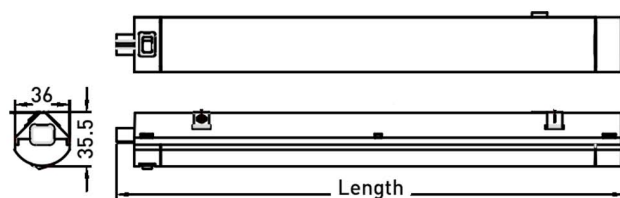

ALBUS

LED Under Cabinet Strip Light

Specification:

SE12250 - 250MM - LED Strip Light - 250mm

Wattage: 2.7W
 Voltage: 240V
 LED Qty: 46
 LED Colour: Cool White (6000K)
 Lumen output: 205Lm
 Life Span: 40,000h
 Cable Length: 1m with 13A plug
 240V fitting with integrated on/off switch

Bracket for corner mounting

SE12330 - 330MM - LED Strip Light - 330mm

Wattage: 3.6W
 Voltage: 240V
 LED Qty: 65
 LED Colour: Cool White (6000K)
 Lumen output: 263Lm
 Life Span: 40,000h
 Cable Length: 1m with 13A plug
 240V fitting with integrated on/off switch

Bracket for soffit mounting

SE12550 - 550MM - LED Strip Light - 550mm

Wattage: 6.8W
 Voltage: 240V
 LED Qty: 121
 LED Colour: Cool White (6000K)
 Lumen output: 517Lm
 Life Span: 40,000h
 Cable Length: 1m with 13A plug
 240V fitting with integrated on/off switch

A maximum continuous run of 5 metres can be achieved.

Key Selling Points:

- Fittings can be interlinked for a continuous run of light
- 240V for simple installation
- Available in 3 lengths - 250mm, 330mm & 550mm
- Long lamp life
- Integrated on/off switch (for optional use)
- No U/V & IR emitted from the lamp
- Energy saving, whilst maintaining a high light output
- An ideal energy saving replacement for the T5 strip lights