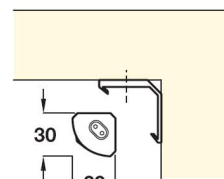

Bracket for corner mounting

SE12330 - 330MM - LED Strip Light - 330mm

Wattage: 3.6W
 Voltage: 240V
 LED Qty: 65
 LED Colour: Cool White (6000K)
 Lumen output: 263Lm
 Life Span: 40,000h
 Cable Length: 1m with 13A plug
 240V fitting with integrated on/off switch

A maximum continuous run of 5 metres can be achieved.

Key Selling Points:

- Fittings can be interlinked for a continuous run of light
- 240V for simple installation
- Available in 3 lengths - 250mm, 330mm & 550mm
- Long lamp life
- Integrated on/off switch (for optional use)
- No U/V & IR emitted from the lamp
- Energy saving, whilst maintaining a high light output
- An ideal energy saving replacement for the T5 strip lights