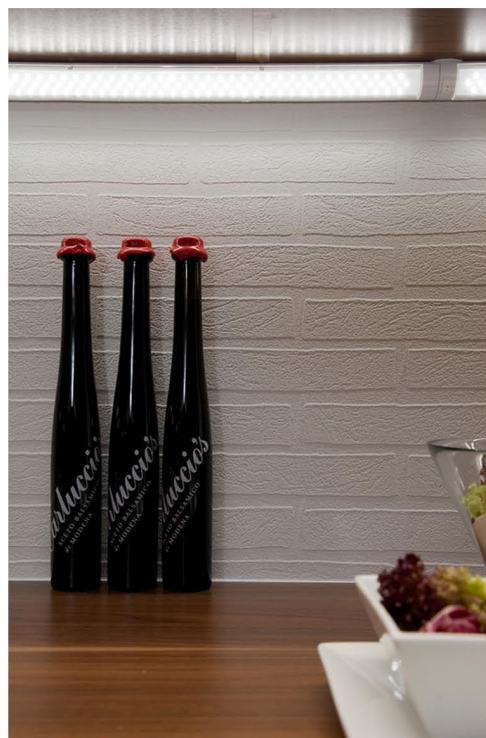

A maximum continuous run of 5 metres can be achieved.

Key Selling Points:

- Fittings can be interlinked for a continuous run of light
- 240V for simple installation
- Available in 3 lengths - 250mm, 330mm & 550mm
- Long lamp life
- Integrated on/off switch (for optional use)
- No U/V & IR emitted from the lamp
- Energy saving, whilst maintaining a high light output
- An ideal energy saving replacement for the T5 strip lights

sensio®
furniture lighting solutions