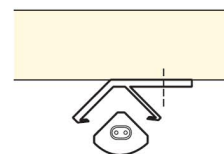

Bracket for corner mounting

SE12330 - 330MM - LED Strip Light - 330mm

Wattage: 3.6W
 Voltage: 240V
 LED Qty: 65
 LED Colour: Cool White (6000K)
 Lumen output: 263Lm
 Life Span: 40,000h
 Cable Length: 1m with 13A plug
 240V fitting with integrated on/off switch

A maximum continuous run of 5 metres can be achieved.

Key Selling Points:

- Fittings can be interlinked for a continuous run of light
- 240V for simple installation
- Available in 3 lengths - 250mm, 330mm & 550mm
- Long lamp life
- Integrated on/off switch (for optional use)
- No U/V & IR emitted from the lamp
- Energy saving, whilst maintaining a high light output
- An ideal energy saving replacement for the T5 strip lights