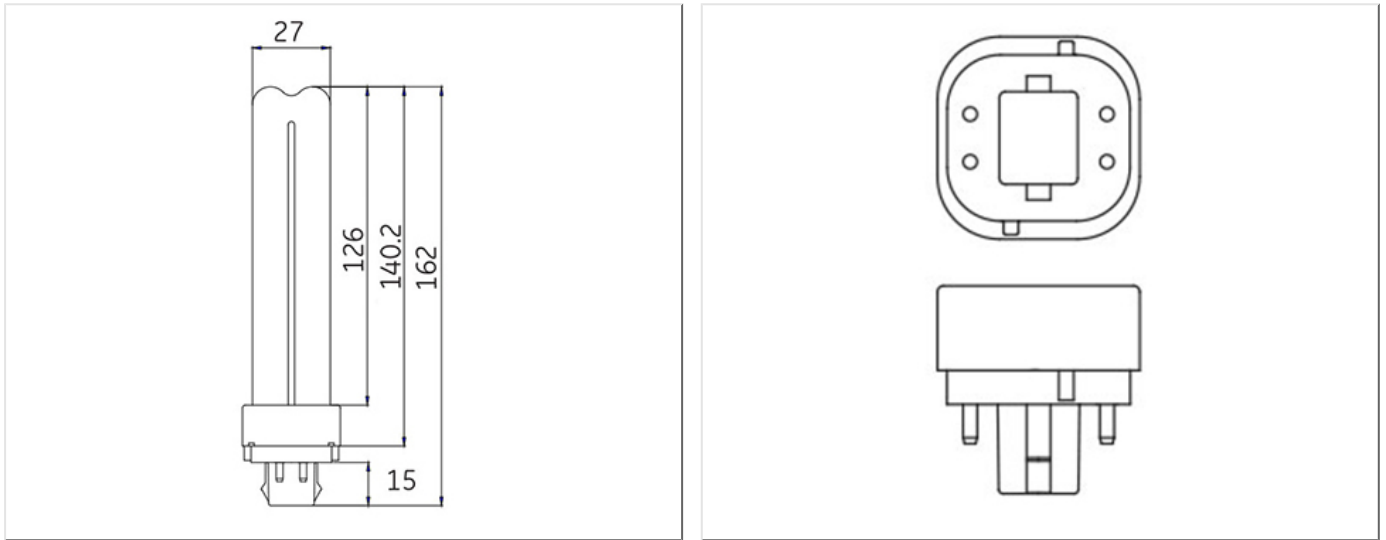

Technical drawing