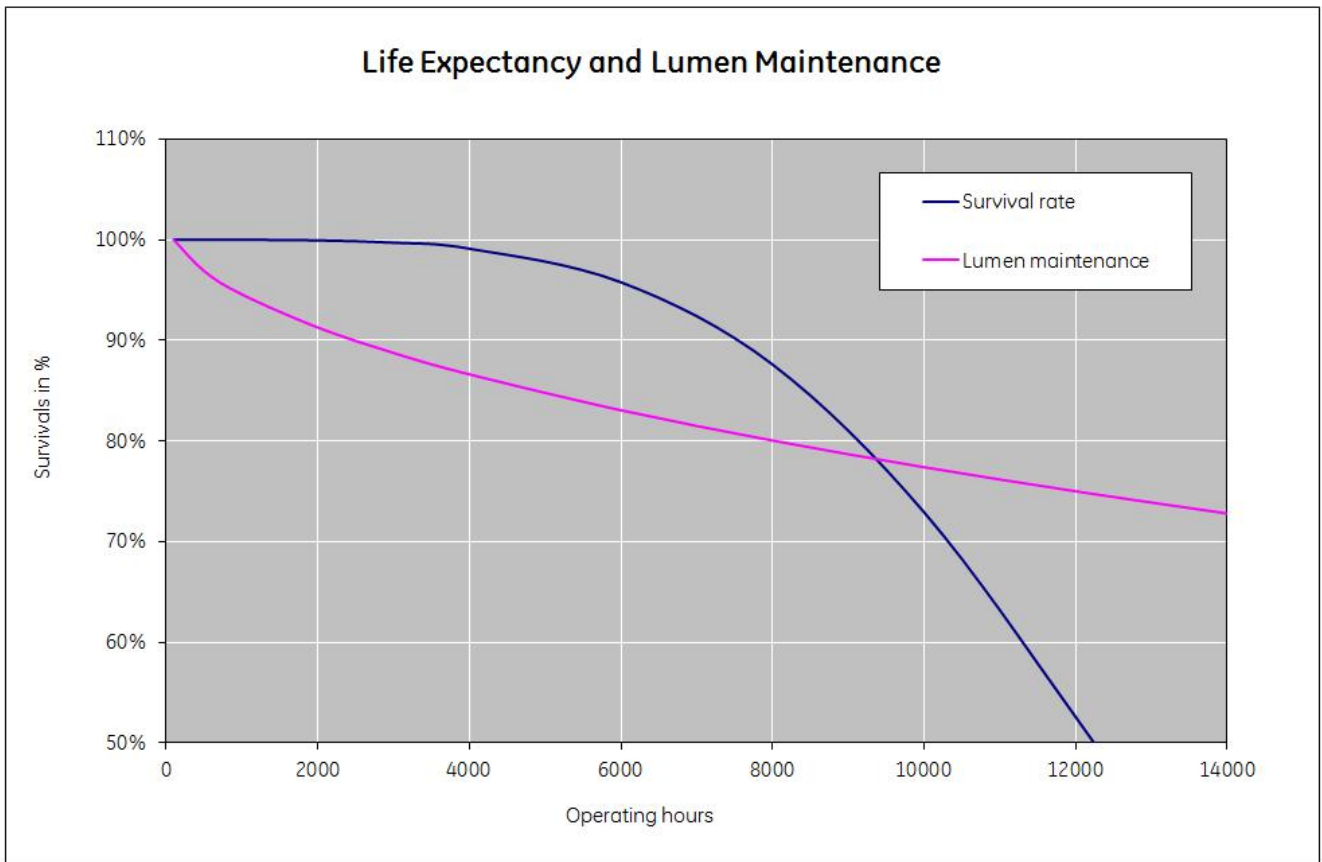

Survival data