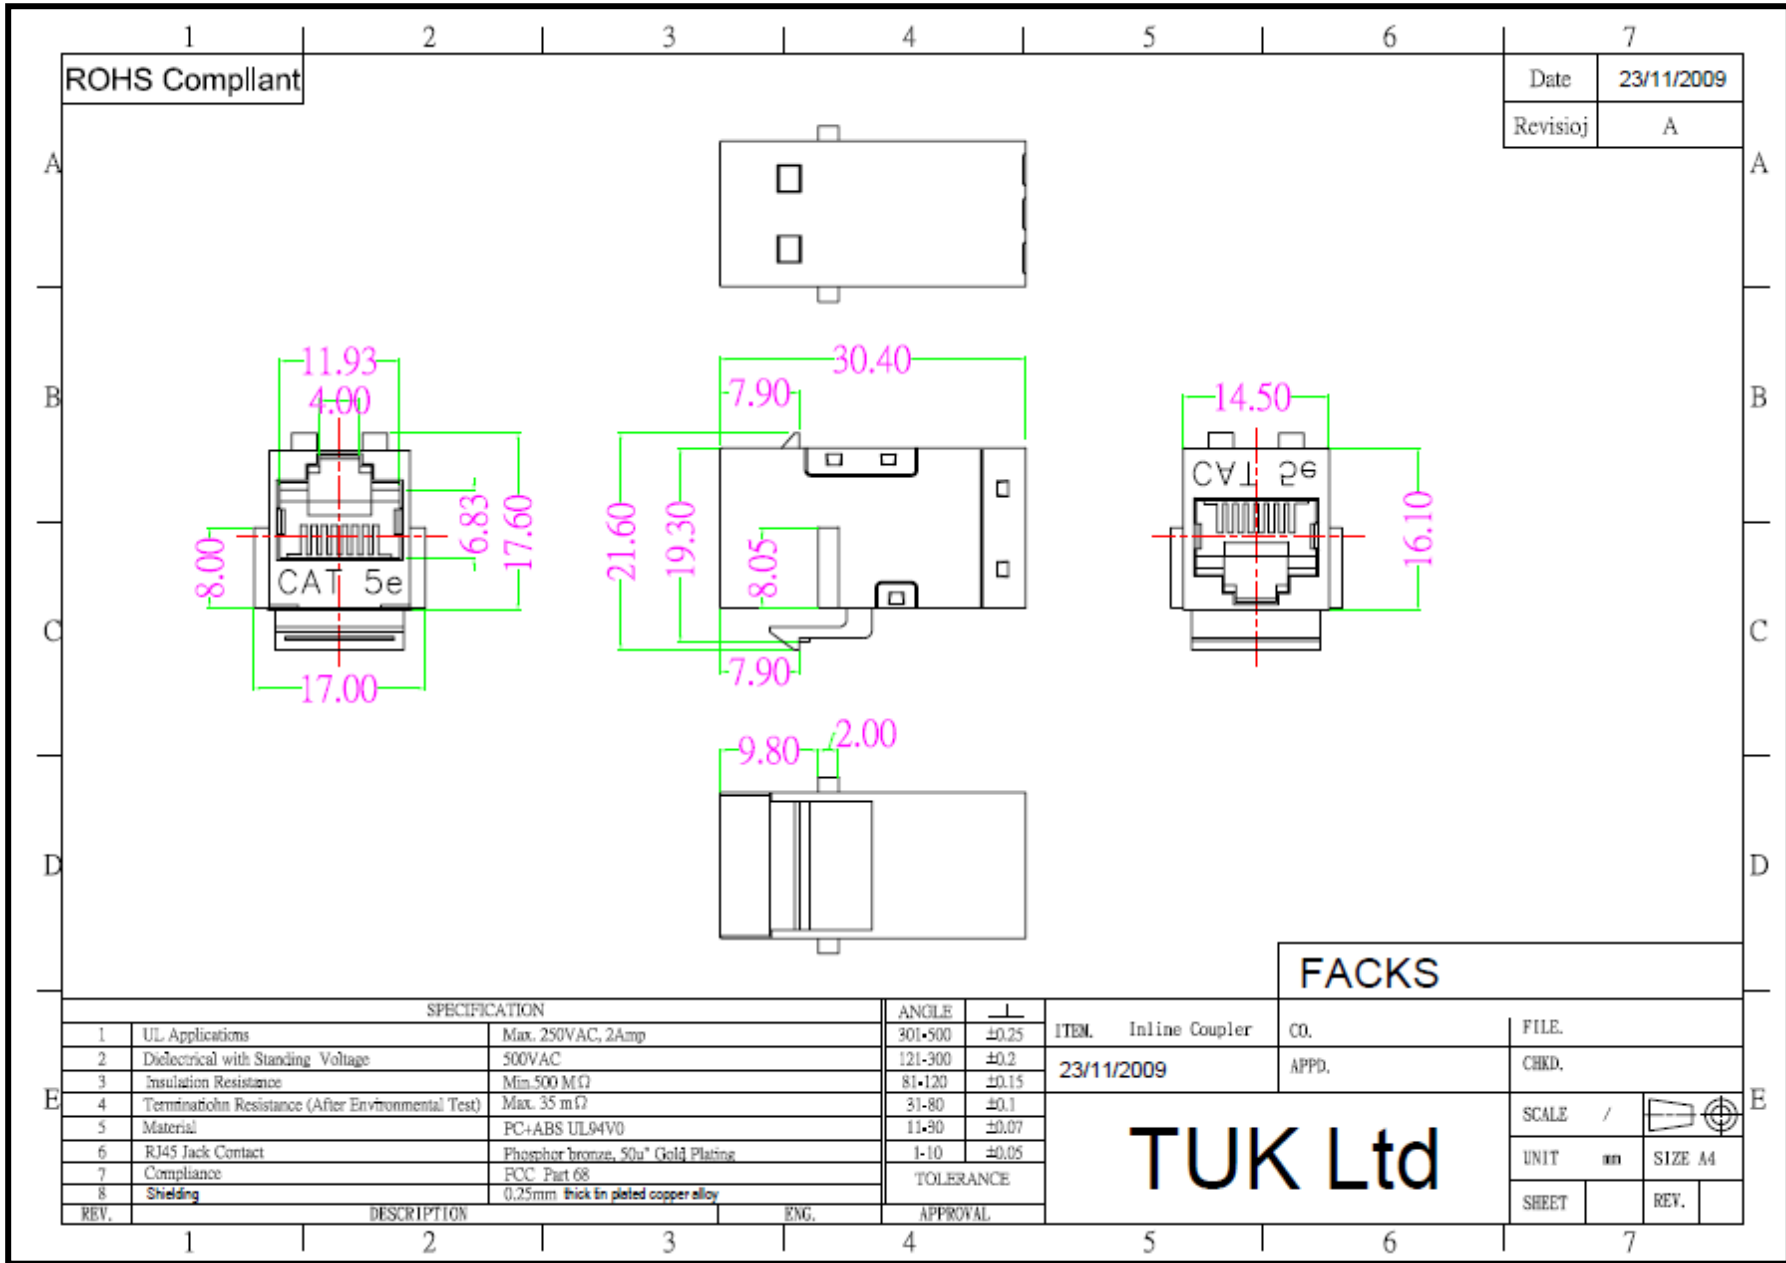

Specifications

DIMENSIONS (mm) 29.5 x 16.9 x 21.8 approx

MATERIALS

- Housing: ABS UL94V-0
- Connectors: 50µ"/ 1.27µm gold plating over nickel plated phosphor bronze
- Colour: Black, FACK2Bk and white, FACK2Wh

Category 5e Keystone Panel Mount Coupler (FACKs)

Features

- Designed to fit industry standard keystone sockets and patch panels
- High performance data throughput, meets Category 5e data transfer rates
- Unshielded versions available
- Compatible 16 and 24 port patch panels available with or without cable management

Specifications

DIMENSIONS (mm) 30.4 x 17.2 x 20.9 approx

MATERIALS

- Housing: ABS UL94V-0
- Connectors: 50µ"/1.27µm gold plating over nickel plated phosphor bronze
- Colour: Silver

TUK Ltd, Unit 4, Wimbledon Stadium Business Centre, Riverside Road, London, SW17 0BA