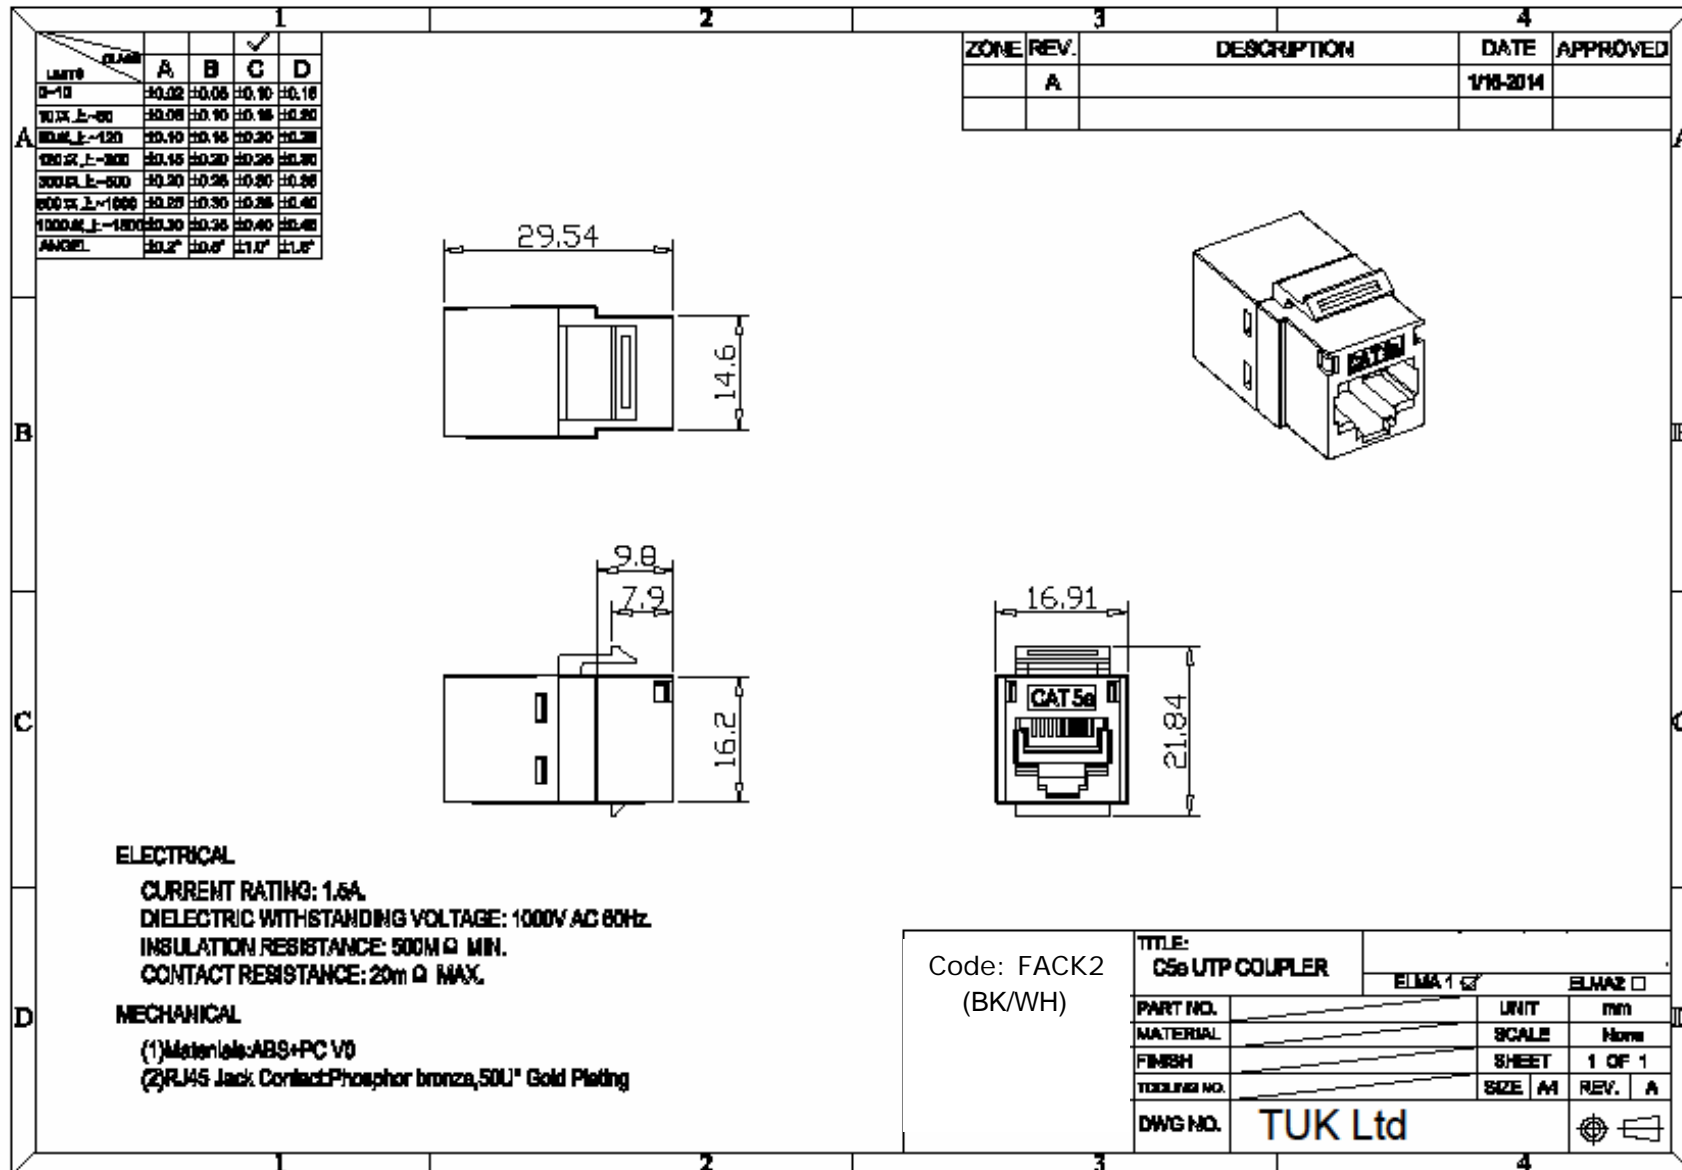

Category 5e Keystone Panel Mount Coupler

Category 5e Keystone Panel Mount Coupler

Features

- High performance data throughput, meets Category 5e data transfer rates
- Designed to fit industry standard keystone outlets and patch panels
- Shielded version available (FACKs)
- Compatible 16 and 24 port keystone patch panels available with or without cable management

Specifications

DIMENSIONS (mm) 29.5 x 16.9 x 21.8 approx

MATERIALS

- Housing: ABS UL94V-0
- Connectors: 50µ"/ 1.27µm gold plating over nickel plated phosphor bronze
- Colour: Black, FACK2Bk and white, FACK2Wh

Category 5e Keystone Panel Mount Coupler (FACKs)

Features

- Designed to fit industry standard keystone sockets and patch panels
- High performance data throughput, meets Category 5e data transfer rates
- Unshielded versions available
- Compatible 16 and 24 port patch panels available with or without cable management

Specifications

DIMENSIONS (mm) 30.4 x 17.2 x 20.9 approx

MATERIALS

- Housing: ABS UL94V-0
- Connectors: 50µ"/1.27µm gold plating over nickel plated phosphor bronze
- Colour: Silver

TUK Ltd, Unit 4, Wimbledon Stadium Business Centre, Riverside Road, London, SW17 0BA