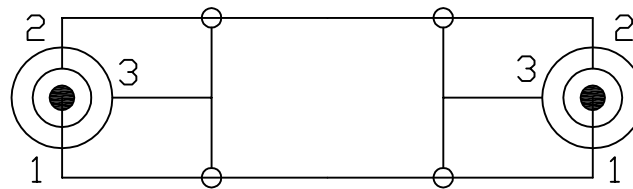

Soldered Drawing:

3.5mm Stereo Plug      3.5mm Stereo Plug

TOLERANCE	SIGNATURES	DATE	今入企业股份有限公司 JIN RUH CO., LTD
0 - 10      ±0.05	DRAFT: ZHOU XIN GUO	11-04-2014	
10 - 99      ±0.5	CHECKED: XU FU YOU		
100 - 999    ±10.0			
1000 - 9999   ±100.00			
10000 - 99999 ±1000.00			

REV	PART NO. & SAMPLE NO.	BY	 	APPROVAL:			TITLE
A	JR 8013SG/3.0mm/BK		SHEET	SCALE	UNIT	REV	3.5mm Stereo Plug To 3.5mm Stereo Plug
B			OF	1:1	mm	∅	CUSTOMER