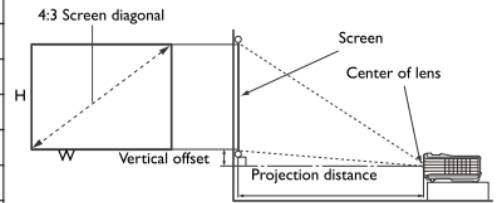

MX570 Projector

Distance Chart

The screen aspect ratio is 4:3 and the projected picture is in a 4:3 aspect ratio

Screen size			Distance from screen (mm)			Vertical offset (mm)	
Diagonal		W (mm)	H (mm)	Min length (max. zoom)	Average		Max length (min. zoom)
Inch	mm						
30	762	610	457	920	1061	1201	34
40	1016	813	610	1227	1414	1601	46
50	1270	1016	762	1534	1768	2002	57
60	1524	1219	914	1841	2121	2402	69
80	2032	1626	1219	2455	2829	3202	91
100	2540	2032	1524	3068	3536	4003	114
120	3048	2438	1829	3682	4243	4804	137
150	3810	3048	2286	4602	5304	6005	171
200	5080	4064	3048	6137	7071	8006	229
250	6350	5080	3810	7671	8839	10008	286
300	7620	6096	4572	9205	10607	12009	343