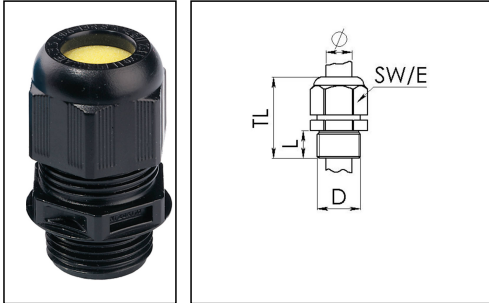

ESKE/1-e 16

Ex-cable gland, polyamide with short thread

Product illustrations are exemplary and may differ from the chosen product. Further variants and individual customization, we will gladly provide you on request.

Material cable gland	Polyamide
Material sealing gasket	EPDM
Temp. range min	-40 °C
Temp. range max	75 °C
Protection class	IP 66 / IP 68, 5 bar 30 min
Marking	II 2 G Ex e IIC Gb, II 2 D Ex tb IIIC Db IP68
Approval	PTB 13 ATEX 1015 X, IECEx PTB 13.0034X
Glow wire test	750 °C
Thread type	M
Connection thread size D	16
Lead	1,5
Length screw-in thread L	9 mm
Cable diameter min	4,5 mm
Cable diameter max	9 mm
Key width SW	20 mm
Collar diameter (E)	23 mm
Total length TL	31 mm - 37 mm
Install. torques fitting	2,3 N/m
Install. torques cap nut	1,5 N/m
Type of cable anchorage	A
Impact category	2
Product Color	RAL 9005
Order no. RAL 9005	10103364
Type	ESKE/1-e 16
Packing unit	50