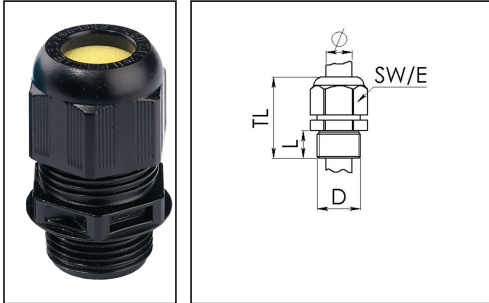

## ESKE/1-e 20

Ex-cable gland, polyamide with short thread

Product illustrations are exemplary and may differ from the chosen product. Further variants and individual customization, we will gladly provide you on request.

Material cable gland	Polyamide
Material sealing gasket	EPDM
Temp. range min	-40 °C
Temp. range max	75 °C
Protection class	IP 66 / IP 68, 5 bar 30 min
Marking	II 2 G Ex e IIC Gb, II 2 D Ex tb IIIC Db IP68
Approval	PTB 13 ATEX 1015 X, IECEx PTB 13.0034X
Glow wire test	750 °C
Thread type	M
Connection thread size D	20
Lead	1,5
Length screw-in thread L	10 mm
Cable diameter min	7 mm
Cable diameter max	13 mm
Key width SW	24 mm
Collar diameter (E)	28 mm
Total length TL	36 mm - 45 mm
Install. torques fitting	3 N/m
Install. torques cap nut	2 N/m
Type of cable anchorage	A
Impact category	4
Product Color	RAL 9005
Order no. RAL 9005	10103365
Type	ESKE/1-e 20
Packing unit	50