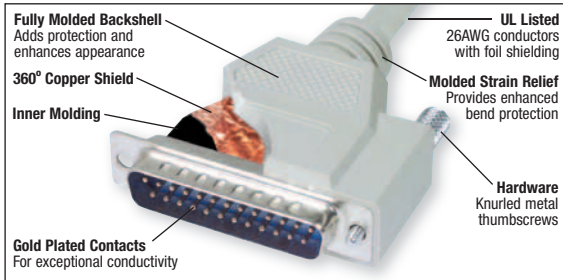

Item #	Description	1-9	10-24	25-99	100+
--------	-------------	-----	-------	-------	------

Deluxe D-Sub Cable Assemblies - Fully Populated with 4-40 Thumbscrews

The CSMN Series of D-Sub cable assemblies is our middle of the line offering excellent performance and lower pricing. All assemblies utilize 26AWG stranded conductors with foil shielding for flexibility and performance. Backshells are fully molded with copper shielding for better immunity to outside noise. Mating hardware is 4-40 thumbscrews which makes securing without tools quick and easy. Hex nuts on female connectors are removable to expose 4-40 thumbscrews.

Note: 50 pin assemblies use 28AWG twisted pairs due to space constraints in backshell molding. Color: Light Gray.

- More lengths available. Go to L-com.com
- Female / Female in DB9, DB15 and DB25

See pgs 88, 89 for Right Angle and 45 Degree Angle Types

Best Seller

CSMN9MF

CSMN15MF

CSMN15FF

CSMN25MF

CSMN25FF

TS-CSMN

Deluxe 9 Pin D-Sub Molded Cables with Thumbscrews - Shielded and Fully Populated