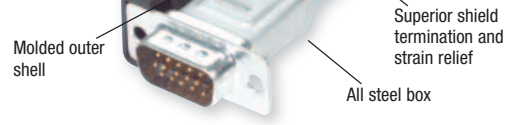

Best Seller