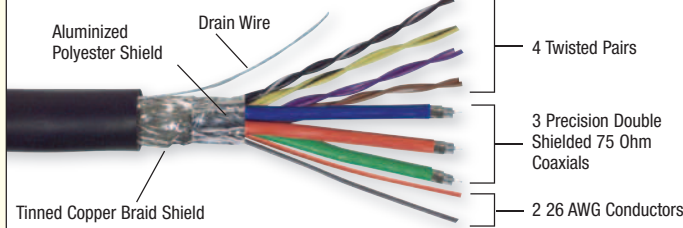

L-com vs. Our Competitors

Superior performance requires superior construction. The features beneath the surface are the reason many OEMs have chosen L-com as a key supplier of critical cabling. Superior connector termination utilizing an all steel box provides

360° shielding and reliable strain relief. The bulk cable is double shielded and utilizes 3 mini true 75 Ohm coaxial lines for unmatched video performance. Available on L-com CTL premium and deluxe cable assemblies.

CTL3VGA/CGSVGA Cable Makeup

L-com's Construction

A cutaway view of one of L-com's premium cables