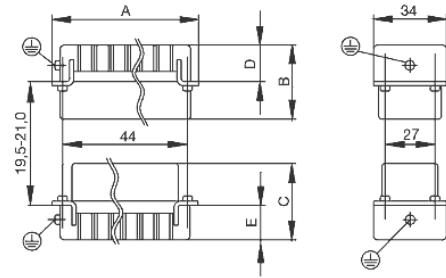

Weidmüller Interface GmbH & Co. KG
Klingenbergstraße 16
D-32758 Detmold
Germany
Fon: +49 5231 14-0
Fax: +49 5231 14-292083
www.weidmueller.com

Drawings

Tightening torques and screwing tools

Screw size	Connector type	Dia. tightening torque in Nm	Recommended blade inserts and AF size for hexagon socket
M 2.5	Signal contacts		
	S 6/6	0.5 - 0.55	SD 0.6 x 3.5 mm or PZ0
	S 6/12	0.5 - 0.55	SD 0.6 x 3.5 mm or PZ0
M 2.9 x 0.5	Fastening screws		
	HQ 4/2	0.8 (plastic) / 1.1 (metal)	SD 0.6 x 3.5 mm or PH0
	HQ 8	0.8 (plastic) / 1.1 (metal)	SD 0.6 x 3.5 mm or PH0
	HQ 17	0.8 (plastic) / 1.1 (metal)	SD 0.6 x 3.5 mm or PH0
M 3	Contact screws		
	HA 3	0.5 - 0.55	SD 0.5 x 3.0 mm
	HA 4	0.5 - 0.55	SD 0.5 x 3.0 mm
	HA 10 bis HA 48	0.5 - 0.55	SD 0.6 x 3.5 mm or PH0
	HE	0.5 - 0.55	SD 0.6 x 3.5 mm or PZ0
	HVE	0.5 - 0.55	SD 0.6 x 3.5 mm or PZ0
	Signal contacts:		
	S 4/2	0.5 - 0.55	SD 0.6 x 3.5 mm or PZ0
	S 4/8	0.5 - 0.55	SD 0.6 x 3.5 mm or PZ0
	PE connection via female contact		
	S 4	0.5 - 0.8	SD 0.6 x 3.5 mm
	ConCept modular frame, metal	0.5 - 0.55	SD 0.6 x 3.5 mm
	PE terminal		
	HQ 5	0.5 - 0.55	SD 0.6 x 3.5 or 0.8 x 4 mm
	HQ 7	0.5 - 0.55	SD 0.6 x 3.5 or 0.8 x 4 mm
	Fastening screws	0.5 - 0.55	SD 0.6 x 3.5 mm or PZ0
	Guide pin	0.5 - 0.55	SD 0.6 x 3.5 mm or PZ0
	Guide bush	0.5 - 0.55	SD 0.6 x 3.5 mm or PZ0
	Coding pins	0.5 - 0.55	SD 0.6 x 3.5 mm or PZ0
	M 4	Contact screws	
HSB		1.2 - 1.5	SD 0.6 x 3.5 or 0.8 x 4 mm or PZ1
PE connection via male contact			
S 4		0.5 - 0.8	SD 0.6 x 3.5 mm
ConCept modular frame, metal		1.2 - 1.5	SD 0.6 x 3.5 mm
PE terminal			
HA		1.2 - 1.5	SD 0.6 x 3.5 or 0.8 x 4 mm or PH1
HE		1.2 - 1.5	SD 0.6 x 3.5 or 0.8 x 4 mm or PH1
HEE		1.2 - 1.5	SD 0.6 x 3.5 or 0.8 x 4 mm or PH1
HVE		1.2 - 1.5	SD 0.6 x 3.5 or 0.8 x 4 mm or PH1
HD		1.2 - 1.5	SD 0.6 x 3.5 or 0.8 x 4 mm or PZ1
HDD		1.2 - 1.5	SD 0.6 x 3.5 or 0.8 x 4 mm or PZ1
S 6/6 (for signal contacts)		1.2 - 1.5	0.8 x 4 mm or PZ1
ConCept modular frame, plastic		1.2 - 1.5	0.8 x 4 mm or PZ1
M 5		PE terminal	
	HSB	2 - 2.5	SD 1 x 5.5 mm or PZ2
	S 4/0 (Screw connection)	2 - 2.5	SD 1.2 x 6.5 mm or PH2
	S 4/0 (Axial screw connection)	2 - 2.5	SD 0.8 x 4 mm or PZ 2
	S 4/2	2 - 2.5	SD 1.2 x 6.5 mm or PH2
	S 4/8	2 - 2.5	SD 1.2 x 6.5 mm or PH2
	S 6/12	2 - 2.5	SD 0.8 x 4 mm or PZ 2
	S 6/36	2 - 2.5	SD 1.2 x 6.5 mm or PH2
	S 8/24	2 - 2.5	SD 1.2 x 6.5 mm or PH2
	S 12/2	2 - 2.5	SD 1.2 x 6.5 mm or PH2
	M 6	Power contacts	
S 4/0 (Screw connection)		1.2 (1.5 mm ²) / 2 (2.5 mm ²) / 3 (4-16 mm ²)	SD 0.8 x 4 mm
S 4/2		1.2 (1.5 mm ²) / 2 (2.5 mm ²) / 3 (4-16 mm ²)	SD 0.8 x 4 mm
S 4/8		1.2 (1.5 mm ²) / 2 (2.5 mm ²) / 3 (4-16 mm ²)	SD 0.8 x 4 mm
M 7 x 0.75	Power contacts		
	S 4	1.1 - 1.7	SW 2
	S 6/6 (+ PE)	6 - 8	SW 4
M 8 x 0.75	Power contacts		
	S 6/12	1.1 - 1.7	SW 2
	S 8/0 (+ PE)	6 (10-16 mm ²) - 7 (25 mm ²)	SW 4
M10 x 1	Power contacts		
	S 4/0 (Axial connection)	2 - 3	SW 3