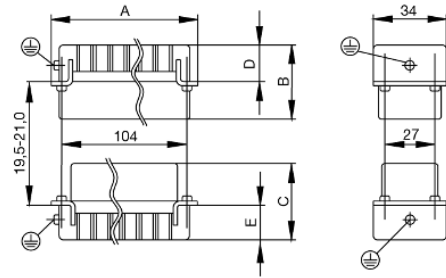

Drawings

Tightening torques and screwing tools

Screw size	Connector type	Dia. tightening torque in Nm	Recommended blade inserts and AF size for hexagon socket
M 2.5	Signal contacts		
	S 6/6	0.5 - 0.55	SD 0.6 x 3.5 mm or PZO
	S 6/12	0.5 - 0.55	SD 0.6 x 3.5 mm or PZO
M 2.9 x 0.5	Fastening screws		
	HQ 4/2	0.8 (plastic) / 1.1 (metal)	SD 0.6 x 3.5 mm or PH0
	HQ 8	0.8 (plastic) / 1.1 (metal)	SD 0.6 x 3.5 mm or PH0
	HQ 17	0.8 (plastic) / 1.1 (metal)	SD 0.6 x 3.5 mm or PH0
M 3	Contact screws		
	HA 3	0.5 - 0.55	SD 0.5 x 3.0 mm
	HA 4	0.5 - 0.55	SD 0.5 x 3.0 mm
	HA 10 bis HA 48	0.5 - 0.55	SD 0.6 x 3.5 mm or PH0
	HE	0.5 - 0.55	SD 0.6 x 3.5 mm or PZO
	HVE	0.5 - 0.55	SD 0.6 x 3.5 mm or PZO
	Signal contacts:		
	S 4/2	0.5 - 0.55	SD 0.6 x 3.5 mm or PZO
	S 4/8	0.5 - 0.55	SD 0.6 x 3.5 mm or PZO
	PE connection via female contact		
	S 4	0.5 - 0.8	SD 0.6 x 3.5 mm
	ConCept modular frame, metal	0.5 - 0.55	SD 0.6 x 3.5 mm
	PE terminal		
	HQ 5	0.5 - 0.55	SD 0.6 x 3.5 or 0.8 x 4 mm
	HQ 7	0.5 - 0.55	SD 0.6 x 3.5 or 0.8 x 4 mm
	Fastening screws	0.5 - 0.55	SD 0.6 x 3.5 mm or PZO
	Guide pin	0.5 - 0.55	SD 0.6 x 3.5 mm or PZO
	Guide bush	0.5 - 0.55	SD 0.6 x 3.5 mm or PZO
	Coding pins	0.5 - 0.55	SD 0.6 x 3.5 mm or PZO
	M 4	Contact screws	
HSB		1.2 - 1.5	SD 0.6 x 3.5 or 0.8 x 4 mm or PZ1
PE connection via male contact			
S 4		0.5 - 0.8	SD 0.6 x 3.5 mm
ConCept modular frame, metal		1.2 - 1.5	SD 0.6 x 3.5 mm
PE terminal			
HA		1.2 - 1.5	SD 0.6 x 3.5 or 0.8 x 4 mm or PH1
HE		1.2 - 1.5	SD 0.6 x 3.5 or 0.8 x 4 mm or PH1
HEE		1.2 - 1.5	SD 0.6 x 3.5 or 0.8 x 4 mm or PH1
HVE		1.2 - 1.5	SD 0.6 x 3.5 or 0.8 x 4 mm or PH1
HD		1.2 - 1.5	SD 0.6 x 3.5 or 0.8 x 4 mm or PZ1
HDD		1.2 - 1.5	SD 0.6 x 3.5 or 0.8 x 4 mm or PZ1
S 6/6 (for signal contacts)		1.2 - 1.5	0.8 x 4 mm or PZ1
ConCept modular frame, plastic		1.2 - 1.5	0.8 x 4 mm or PZ1
M 5		PE terminal	
	HSB	2 - 2.5	SD 1 x 5.5 mm or PZ2
	S 4/0 (Screw connection)	2 - 2.5	SD 1.2 x 6.5 mm or PH2
	S 4/0 (Axial screw connection)	2 - 2.5	SD 0.8 x 4 mm or PZ 2
	S 4/2	2 - 2.5	SD 1.2 x 6.5 mm or PH2
	S 4/8	2 - 2.5	SD 1.2 x 6.5 mm or PH2
	S 6/12	2 - 2.5	SD 0.8 x 4 mm or PZ 2
	S 6/36	2 - 2.5	SD 1.2 x 6.5 mm or PH2
	S 8/24	2 - 2.5	SD 1.2 x 6.5 mm or PH2
	S 12/2	2 - 2.5	SD 1.2 x 6.5 mm or PH2
	M 6	Power contacts	
S 4/0 (Screw connection)		1.2 (1.5 mm ²) / 2 (2.5 mm ²) / 3 (4-16 mm ²)	SD 0.8 x 4 mm
S 4/2		1.2 (1.5 mm ²) / 2 (2.5 mm ²) / 3 (4-16 mm ²)	SD 0.8 x 4 mm
S 4/8		1.2 (1.5 mm ²) / 2 (2.5 mm ²) / 3 (4-16 mm ²)	SD 0.8 x 4 mm
M 7 x 0.75	Power contacts		
	S 4	1.1 - 1.7	SW 2
	S 6/6 (+ PE)	6 - 8	SW 4
M 8 x 0.75	Power contacts		
	S 6/12	1.1 - 1.7	SW 2
	S 8/0 (+ PE)	6 (10-16 mm ²) - 7 (25 mm ²)	SW 4
M10 x 1	Power contacts		
	S 4/0 (Axial connection)	2 - 3	SW 3