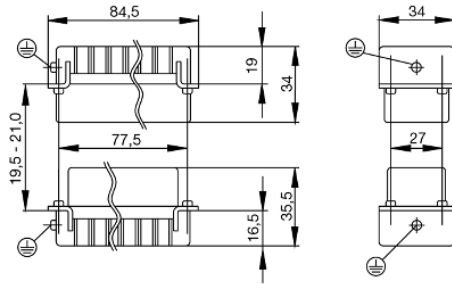

Data sheet

**HDC insert
HDC HSB 6 MS**

Weidmüller Interface GmbH & Co. KG
Klingenbergstraße 16
D-32758 Detmold
Germany
Fon: +49 5231 14-0
Fax: +49 5231 14-292083
www.weidmueller.com

Drawings