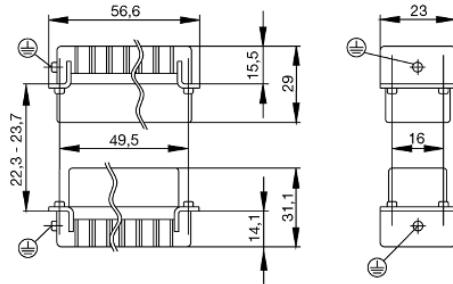

Data sheet

**HDC insert
HDC HA 10 MS**

Weidmüller Interface GmbH & Co. KG
Klingenbergstraße 16
D-32758 Detmold
Germany
Fon: +49 5231 14-0
Fax: +49 5231 14-292083
www.weidmueller.com

Drawings