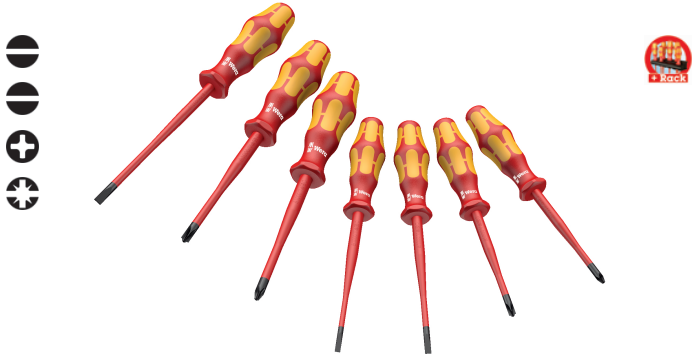

160 iSS/7 screwdriver set Kraffform Plus Series 100.
With reduced blade diameter and smaller handle diameters

Kraffform: The safety screwdriver. With reduced blade diameter and partially smaller handle diameters

Application: Slotted, Phillips, PlusMinus screws (Pozidriv*)/slotted
Content: 7-piece set

Code	
05135961001	160 iSS 1 x 0.8x4.0x100 160 iS 1 x 0.6x3.5x100; 1 x 1.0x5.5x125 162 iSS 1 x PH 1x80; 1 x PH 2x100 165 iSS PZ/S 1 x # 1x80; 1 x # 2x100
	1