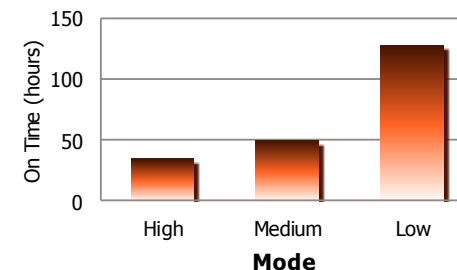

Tested according to ANSI/NEMA FL 1 Standards.

Important Notice

This datasheet contains information specific to products manufactured at the time of its publication
Contents herein do not constitute a claim or warranty
©Energizer / All Rights Reserved