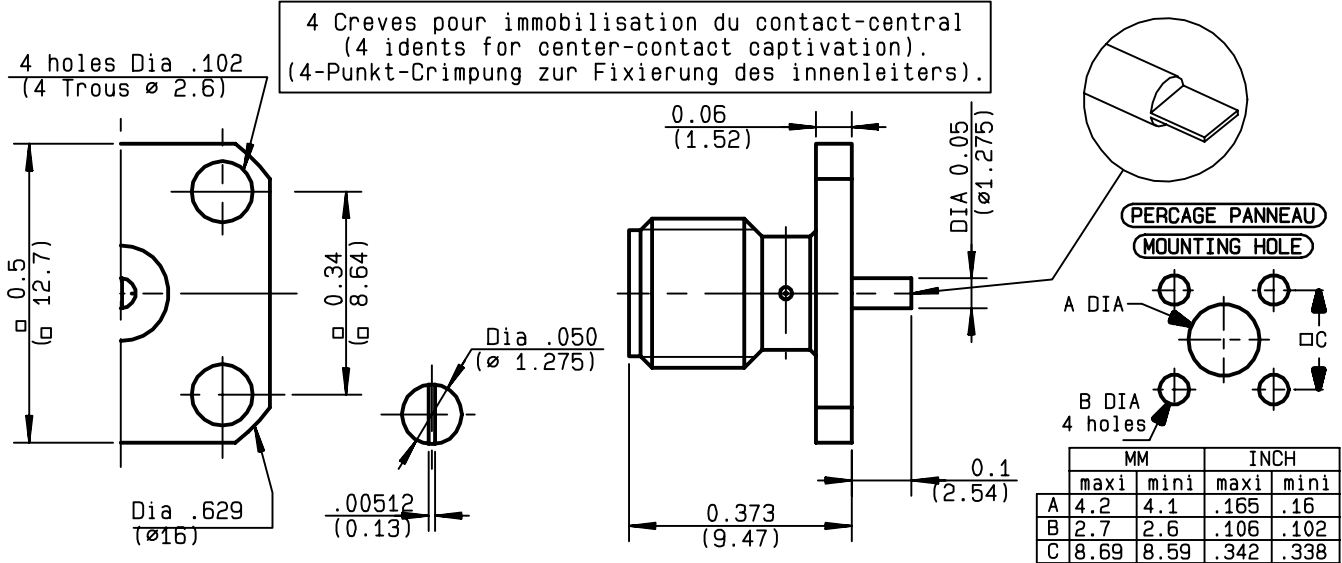

**SQUARE FLANGE JACK RECEPTACLE
WITH TAB CONTACT**

R124.510.000
SERIES SMA-COM

NOMINAL IMPEDANCE	50 Ω
FREQUENCY RANGE	0-18 GHz
TEMPERATURE RATING	-65/+165 °C
V.S.W.R	1.04 + .0056 x F(GHz)Maxi
RF INSERTION LOSS	0.05 √F(GHz) dB Maxi
VOLTAGE RATING	500 Veff Maxi
DIELECTRIC WITHSTANDING VOLTAGE	1000 Veff Mini
INSULATION RESISTANCE	5000 MΩMini
HERMETIC SEAL	NA Atm.cm ³ /s
LEAKAGE (pressurized only)	NA
MECHANICAL DURABILITY	100 Cycles
WEIGHT	2.5 gr
SPECIFICATION	

CABLES :

OTHERS CHARACTERISTICS

cc2.53-is0-car12.7-cr

CABLE RETENTION	NA	N Mini
CENTER CONTACT RETENTION		
Axial force - mating end	27	N Mini
Axial force - opposite end	27	N Mini
Torque	2.8	cm.N Mini
RECOMMENDED TORQUES		
Mating	NA	cm.N
Panel nut	NA	cm.N
Clamp nut	NA	cm.N