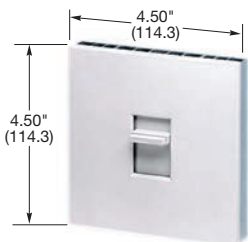

1500 and 2000W Dimmer
Fits Single-Gang Wall Boxes.
AS153 and AS203