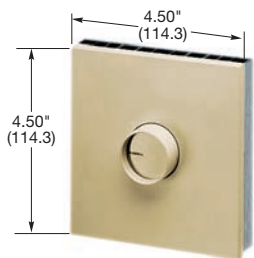

600 and 1000W Dimmer
Fits Single-Gang Wall Boxes.
AS63 and AS103

1500 and 2000W Dimmer
Fits Single-Gang Wall Boxes.
AS153 and AS203

600 and 1000W Dimmer
Fits Single-Gang Wall Boxes.
AR61 and AR101

1500 and 2000W Dimmer
Fits Single-Gang Wall Boxes.
AR151 and AR201

Architectural Grade, Incandescent Preset Slide Control Dimmers

Description	Color	Rating	Catalog Number
Single pole/three way - preset.	White	600W, 120V AC, 60Hz	AS63
Single pole/three way - preset.	White	1000W, 120V AC, 60Hz	AS103
Single pole/three way - preset.	White	1500W, 120V AC, 60Hz	AS153
Single pole/three way - preset.	White	2000W, 120V AC, 60Hz	AS203