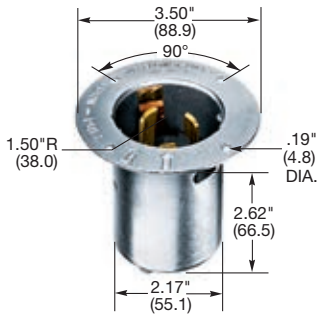

CS8265C

IP20
SUITABILITY

50A 125V
UL/CSA

50A 250V
UL/CSA

50A 480V AC
UL/CSA

Plugs

Description	Cord Dia.	Catalog Number		
Nylon housing, thermoplastic polyester interior.	.830"-1.250" (21.08-31.75)	CS6361C	CS8265C	CS8465C

Note: See page B-60 for accessories.

CS8275

Flanged Inlets

Description	Catalog Number		
Zinc plated steel casing, thermoset interior.	CS6377†	CS8275	CS8475†

CS8264C

IP20
SUITABILITY

50A 125V
UL/CSA

50A 250V
UL/CSA

50A 480V AC
UL/CSA

Connector Bodies

Description	Cord Dia.	Catalog Number		
Nylon housing, thermoplastic polyester interior.	.830"-1.250" (21.08-31.75)	CS6360C	CS8264C	CS8464C

Note: See page B-60 for accessories.