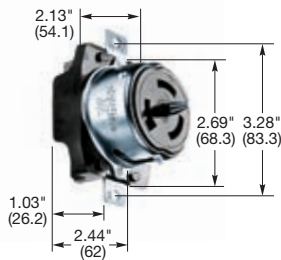

CS8265C

IP20
SUITABILITY

50A 125V
UL/CSA

50A 250V
UL/CSA

50A 480V AC
UL/CSA

Plugs

Description	Cord Dia.	Catalog Number		
Nylon housing, thermoplastic polyester interior.	.830"-1.250" (21.08-31.75)	CS6361C	CS8265C	CS8465C

Note: See page B-60 for accessories.

CS8275

Flanged Inlets

Description	Catalog Number		
Zinc plated steel casing, thermoset interior.	CS6377†	CS8275	CS8475†

CS8264C

IP20
SUITABILITY

50A 125V
UL/CSA

50A 250V
UL/CSA

50A 480V AC
UL/CSA

Connector Bodies

Description	Cord Dia.	Catalog Number		
Nylon housing, thermoplastic polyester interior.	.830"-1.250" (21.08-31.75)	CS6360C	CS8264C	CS8464C

Note: See page B-60 for accessories.