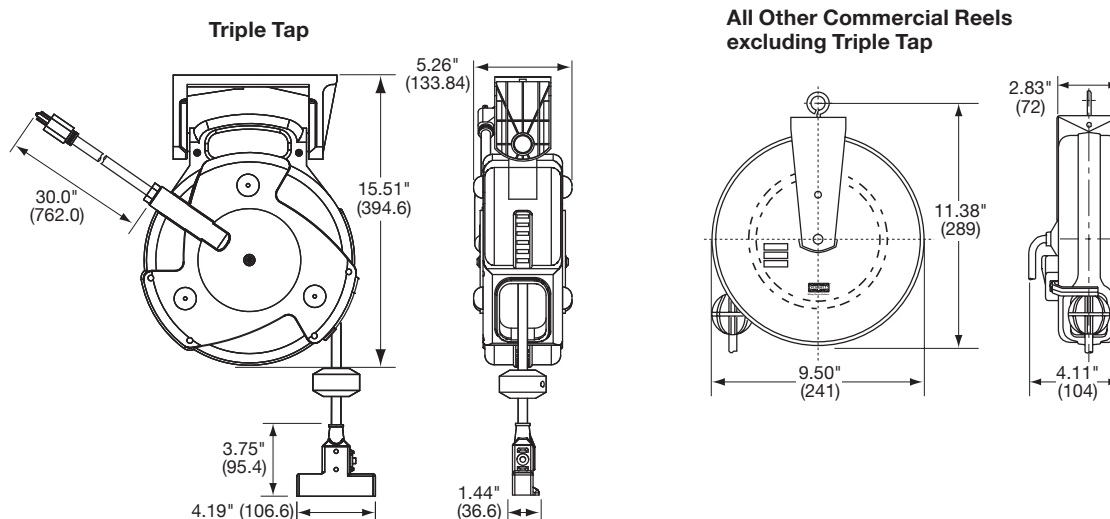

Triple tap outlet with supplemental over current protection

HBLC40123TT

Commercial Cord Reels

Description	Cable Feet (m)	Cable Type	Watts (Max)	Amps	Volts AC	Weight Lbs. (kg)	Catalog Number
Reel with triple tap outlet, black.	40 (12.2)	12/3 SJTW	1,875	15	125	9.0 (4.1)	HBLC40123TT
Reel with wire leads, black.	40 (12.2)	12/3 SJTW	1,875	15	125	9.0 (4.1)	HBLC40123
Reel with triple tap outlet, white.	30 (9.1)	16/3 SJT	1,250	15	125	8.5 (3.9)	HBLC30163TT
Reel with a Hubbell HBL5969VBLK connector, yellow.	25 (7.6)	16/3 SJT	1,250	10	125	8.5 (3.9)	HBLC25163C
Reel with wire leads, yellow.	25 (7.6)	16/3 SJT	1,250	10	125	8.5 (3.9)	HBLC25163*

Note: Reels supplied with 2 ft. power supply cord and molded on straight blade 15A plug.
 *UL Listed only.

HBLC40123TT

HBLC25163C

Specifications

Listing/Certification	UL 355.
Environment	Dry, indoor, non-hazardous locations.
Incandescent Lamp	75 watt max., auto switch, no receptacle; 100 watt max. bulb, with receptacle.
Fluorescent Lamp	10A/1200W max. with in-line receptacle; 13 watt without receptacle.

Dimensions

Dimensions in Inches (mm)