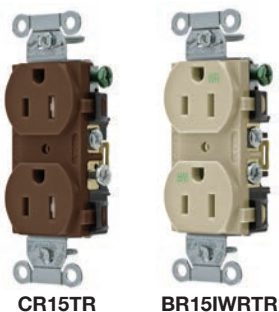

Style Line® Decorator Receptacles

- High-impact nylon face resists breaking, chipping and cracking.
- Will accept locking fork terminal to comply with ABYC standards.
- Available in 4 colors for any decor with matching wall plates.
- Smooth, high-gloss finish for rich appearance.

Commercial Series

Description	Color	Standard Duplex, Spec. Grade, Side Wired	Duplex, Tamper-Resistant	Duplex, Weather and Tamper-Resistant, Back and Side Wired
15A 125V duplex receptacle.	Almond	CR15AL	CR15ALTR	-
	Black	CR15BLK	CR15BLKTR	BR15BLKWRTR
	Brown	CR15	CR15TR	BR15WRTR
	Gray	CR15GRY	CR15GRYTR	BR15GRYWRTR
	Ivory	CR15I	CR15ITR	BR15IWRTR
	Light Almond	CR15LA	CR15LATR	BR15LAWRTR
	White	CR15WHI	CR15WHITR	BR15WHIWRTR

Note: All devices above will accept locking fork terminal to comply with ABYC standards.
See page Tech-10 for Tamper and Weather Resistant descriptions.

Extra Heavy Duty Single Receptacles

Description	Color	Catalog Number
15A 125V single receptacle.	Brown	HBL5251
	Ivory	HBL5251I
20A 125V single receptacle.	Brown	HBL5361
	Ivory	HBL5361I

Corrosion Resistant Receptacles

Description	Color	Catalog Number
15A 125V yellow corrosion resistant duplex receptacle. Use where salt or other corrosive elements are a problem.	Yellow	HBL52CM62
Same as HBL52CM62 except ivory.	Ivory	HBL52CM62I