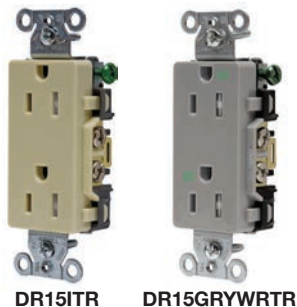

Style Line® Decorator Receptacles

- High-impact nylon face resists breaking, chipping and cracking.
- Will accept locking fork terminal to comply with ABYC standards.
- Available in 4 colors for any decor with matching wall plates.
- Smooth, high-gloss finish for rich appearance.

Commercial Series

Description	Color	Standard Duplex, Spec. Grade, Side Wired	Duplex, Tamper-Resistant	Duplex, Weather and Tamper-Resistant, Back and Side Wired
15A 125V duplex receptacle.	Almond	CR15AL	CR15ALTR	-
	Black	CR15BLK	CR15BLKTR	BR15BLKWRTR
	Brown	CR15	CR15TR	BR15WRTR
	Gray	CR15GRY	CR15GRYTR	BR15GRYWRTR
	Ivory	CR15I	CR15ITR	BR15IWRTR
	Light Almond	CR15LA	CR15LATR	BR15LAWRTR
	White	CR15WHI	CR15WHITR	BR15WHIWRTR

Note: All devices above will accept locking fork terminal to comply with ABYC standards.
See page Tech-10 for Tamper and Weather Resistant descriptions.

Extra Heavy Duty Single Receptacles

Description	Color	Catalog Number
15A 125V single receptacle.	Brown	HBL5251
	Ivory	HBL5251I
20A 125V single receptacle.	Brown	HBL5361
	Ivory	HBL5361I

Corrosion Resistant Receptacles

Description	Color	Catalog Number
15A 125V yellow corrosion resistant duplex receptacle. Use where salt or other corrosive elements are a problem.	Yellow	HBL52CM62
Same as HBL52CM62 except ivory.	Ivory	HBL52CM62I