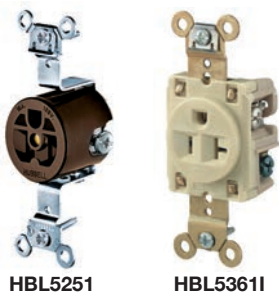

Style Line® Decorator Receptacles

- High-impact nylon face resists breaking, chipping and cracking.
- Will accept locking fork terminal to comply with ABYC standards.
- Available in 4 colors for any decor with matching wall plates.
- Smooth, high-gloss finish for rich appearance.

Commercial Series

Description	Color	Standard Duplex, Spec. Grade, Side Wired	Duplex, Tamper-Resistant	Duplex, Weather and Tamper-Resistant, Back and Side Wired
15A 125V duplex receptacle.	Almond	CR15AL	CR15ALTR	-
	Black	CR15BLK	CR15BLKTR	BR15BLKWRTR
	Brown	CR15	CR15TR	BR15WRTR
	Gray	CR15GRY	CR15GRYTR	BR15GRYWRTR
	Ivory	CR15I	CR15ITR	BR15IWRTR
	Light Almond	CR15LA	CR15LATR	BR15LAWRTR
	White	CR15WHI	CR15WHITR	BR15WHIWRTR

Note: All devices above will accept locking fork terminal to comply with ABYC standards.
See page Tech-10 for Tamper and Weather Resistant descriptions.

Extra Heavy Duty Single Receptacles

Description	Color	Catalog Number
15A 125V single receptacle.	Brown	HBL5251
	Ivory	HBL5251I
20A 125V single receptacle.	Brown	HBL5361
	Ivory	HBL5361I

Corrosion Resistant Receptacles

Description	Color	Catalog Number
15A 125V yellow corrosion resistant duplex receptacle. Use where salt or other corrosive elements are a problem.	Yellow	HBL52CM62
Same as HBL52CM62 except ivory.	Ivory	HBL52CM62I