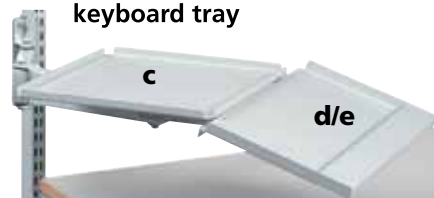

IT/Tech Support Accessories

• = In stock products

Label Printer Platform

CPU cabinet

CPU holder, bar mount

Printer platform extendable

| name | W x D inches | max lbs | order No |
|---------------------------|--------------|---------|------------|
| Label printer shelf | 11 x 19.68 | 66 | 859060-35 |
| Large label printer shelf | 13.5 x 19.68 | 66 | E819876-35 |

Monitor / LCD / Keyboard support

| name | W x D inches | max lbs | order No |
|--|---------------|---------|-------------|
| c. Monitor shelf with arm | 14.37 x 14.37 | 55 | 93035001 • |
| d. Keyboard tray for monitor shelf | 18.89 x 10.62 | 11 | 860904-35 • |
| e. Keyboard and mouse tray for monitor shelf | 24.40 x 10.62 | 11 | 860903-35 • |
| f. LCD holder with double arm (Vesa 75/100) | | 33 | 93035002 • |
| g. Keyboard tray for LCD holder | 18.89 x 10.23 | 11 | 860941-35 • |
| h. Keyboard and mouse tray for LCD holder | 24.40 x 10.23 | 11 | 860942-35 • |
| i. Height Adjustable arm with bracket | | 33 | 14-9413565 |

1

a Keyboard tray

f LCD holder w/ double arm

2

*CPU holders can be adjusted from 3.94" to 9.49".

g/h Keyboard tray for LCD holder

CPU holder for Basic™ upright frame, Cornerstone-WST™, Concept™ and TL Advantage™ tables

3

b Workspace Articulating keyboard

Monitor shelf & keyboard tray

i Height Adjustable LCD Monitor Arm