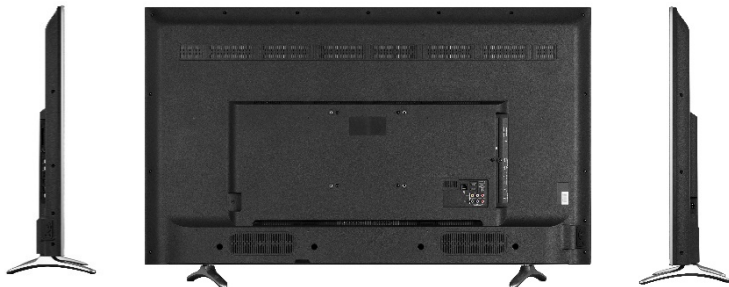

# Hisense

## NEXT GENERATION 4K U LTRA HD TV

- 55" SMART UHD 4K LED TV
- 4K Upscaling
- Freeview HD & Freesat HD
- PVR (Personal Video Recorder) Ready
- USB Digital Media Player
- Wi-Fi
- Internet Browser
- HDMI 2.0, HEVC, USB 3.0
- Smart TV Apps (Inc. Netflix, BBC iPlayer\* and Amazon Instant Video)\*

# LTDN55K321UWTSEU

Panel Performance	
Aspect Ratio	16:9
Diagonal Screen Size	55"/138cm
Panel Resolution	Ultra HD 3840x2160
Typical Viewing Angle (H/V)	85°/85°
Response Time (grey to grey)	6.5ms
Refresh Rate SMR	800Hz
Improving Engines	
Processor	Quad Core
4K Upscaling	Yes
Decoder	HEVC (H.265), VP9
MEMC	Yes
Sound	
Dolby Technology	MS10
Output Power Consumption	2x10W
NICAM / A2 Stereo	NICAM Stereo
User Equalizer	Yes
Convenience	
Multi-Language OSD	Yes
Hotel TV	Yes
PVR	Yes
Time Shift	Yes
Internet Application	
Wireless LAN	Wifi built-in /LAN
Apps	Yes
Web browser	Yes
Internet Ready	Yes
Anyview Cast	Yes
Anyview Stream	Yes
Media Player	Yes
Reception	
Digital Reception(DVB)	DVB-T2/C/S2
Common Interface (CI)	Yes
Astra LCN	Yes
Connecting Interface	
HDMI Input (1.4)	4 (2xHDMI 2.0)
USB (USB2.0)	3 (1xUSB3.0)
S/PDIF Output	1
Audio (L/R) Input	1
Headphone Output	1
Composite (AV) Input	1
Component YPb(Cb)/Pr(Cr)	1
Input	1
SCART	1
Ethernet RJ45 port	Yes

Eco & Power supply	
Power Supply	220V-240V 50Hz
Energy Efficiency Class	A
Standby Consumption	≤0.5w
Power off	0W
Power Consumption (W)	180
Weight & Dimensions	
Net Weight/Gross Weight (Kg)	17.3/22
Package (Horizontal/Vertical)	Vertical
Out Package Size (LxDxH) (mm)	1371x177x858
Net Size With Base (LxDxH) (mm)	1239x262x771
Net Size No Base(LxDxH) (mm)	1239x83x717
EAN	6942147428139
Accessories	
Stand	Yes
VESA Wall Mount (mm)	200x200
Remote control	Yes
Batteries	AAAx2
DMP formats	
Container Format	AVI, WMV, ASF, MP4, MKV, PS, TS, RM, OGG, FLV, VOB, OGM, FLV, MPG, MPEG
Audio	.FLAC .MP2 .MP3 .OGG .WAV .WMA
Picture	.JPG/ JPEG .BMP .PNG .GIF