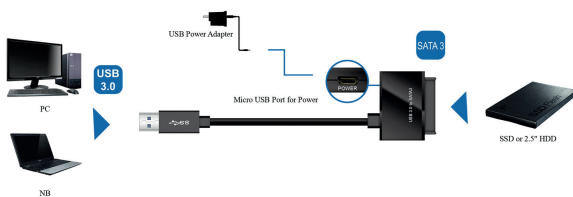

Last Minute Offer

ROLINE USB 3.0 to SATA 6 Gbit/s Adapter

- Easy way to connect a SATA 6 Gbit/s hard disk to a computer or notebook over a SuperSpeed USB 3.0 port
- Suitable for type 2.5 Serial ATA HDD/SSD
- Compatible with USB 3.0, USB 2.0, USB 1.1
- Compatible with SATA 6 Gbit/s, SATA 3 Gbit/s, SATA 1.5 Gbit/s
- Connection to computer: USB 3.0
- Connection to HDD: 15-pin SATA power + 7-pin SATA data
- Hot-swappable, plug & play
- Length USB cable: 0.15 m
- Connection of an external power supply via a USB Micro B connector (male)
- Supported Operating Systems: 2000 / XP / Vista / 7 / 8
- **Contents:** Adapter, manual

NEW

roline[®]
Designed for Professionals

ROLINE USB 3.0 to SATA 6 Gbit/s Adapter

Order-No. – Packing Unit
0.15 m **12.02.1043 – 10**

I would like to order _____ PU of the named item!

Available July 2015

Rotronic Logistics
Grindelstrasse 6
CH-8303 Bassersdorf