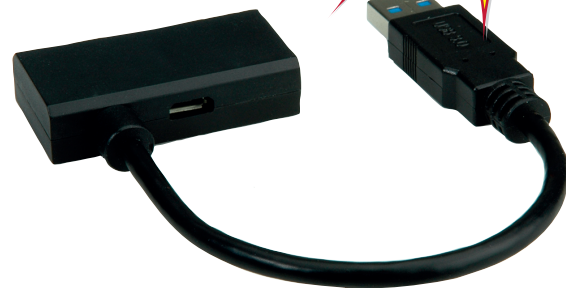

Last Minute Offer

ROLINE USB 3.0 to SATA 6 Gbit/s Adapter

- Easy way to connect a SATA 6 Gbit/s hard disk to a computer or notebook over a SuperSpeed USB 3.0 port
- Suitable for type 2.5 Serial ATA HDD/SSD
- Compatible with USB 3.0, USB 2.0, USB 1.1
- Compatible with SATA 6 Gbit/s, SATA 3 Gbit/s, SATA 1.5 Gbit/s
- Connection to computer: USB 3.0
- Connection to HDD: 15-pin SATA power + 7-pin SATA data
- Hot-swappable, plug & play
- Length USB cable: 0.15 m
- Connection of an external power supply via a USB Micro B connector (male)
- Supported Operating Systems: 2000 / XP / Vista / 7 / 8
- **Contents:** Adapter, manual

NEW

roline[®]
Designed for Professionals

ROLINE USB 3.0 to SATA 6 Gbit/s Adapter

Order-No. – Packing Unit
0.15 m **12.02.1043 – 10**

I would like to order _____ PU of the named item!

Available July 2015

Rotronic Logistics
Grindelstrasse 6
CH-8303 Bassersdorf