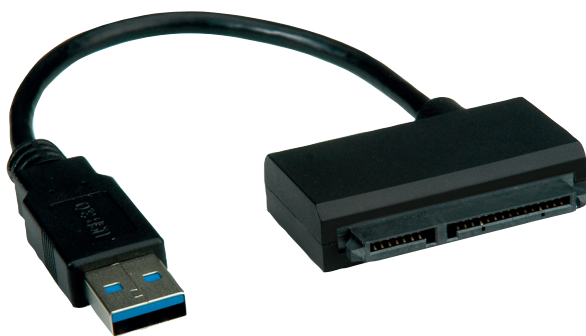

Last Minute Offer

ROLINE USB 3.0 to SATA 6 Gbit/s Adapter

- Easy way to connect a SATA 6 Gbit/s hard disk to a computer or notebook over a SuperSpeed USB 3.0 port
- Suitable for type 2.5 Serial ATA HDD/SSD
- Compatible with USB 3.0, USB 2.0, USB 1.1
- Compatible with SATA 6 Gbit/s, SATA 3 Gbit/s, SATA 1.5 Gbit/s
- Connection to computer: USB 3.0
- Connection to HDD: 15-pin SATA power + 7-pin SATA data
- Hot-swappable, plug & play
- Length USB cable: 0.15 m
- Connection of an external power supply via a USB Micro B connector (male)
- Supported Operating Systems: 2000 / XP / Vista / 7 / 8
- **Contents:** Adapter, manual

NEW

roline[®]
Designed for Professionals

ROLINE USB 3.0 to SATA 6 Gbit/s Adapter

Order-No. – Packing Unit
0.15 m **12.02.1043 – 10**

I would like to order _____ PU of the named item!

Available July 2015

Rotronic Logistics
Grindelstrasse 6
CH-8303 Bassersdorf